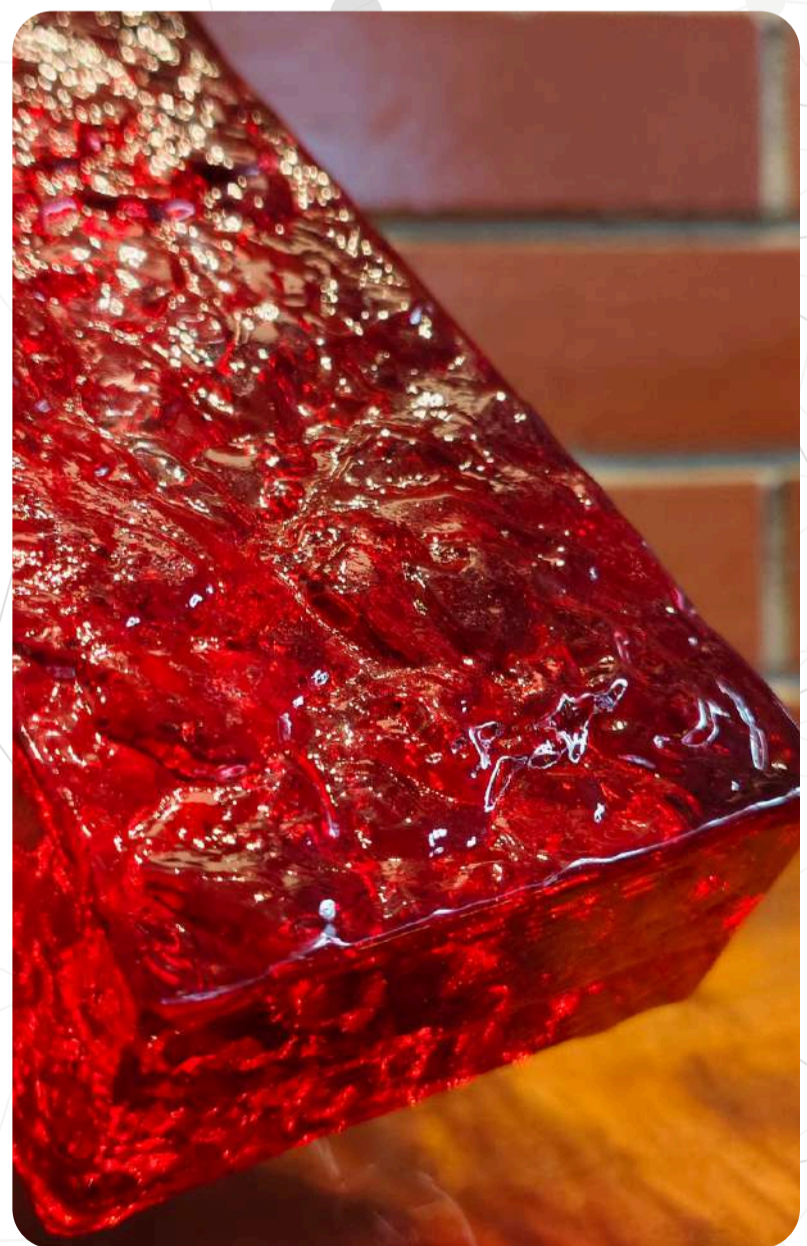

AG
ali badani

The Glass People

SOLAR SHIMMER

Ruby

size in mm:
200 x 100 x 50

ab
ali badani

SOLAR SHIMMER

Bent