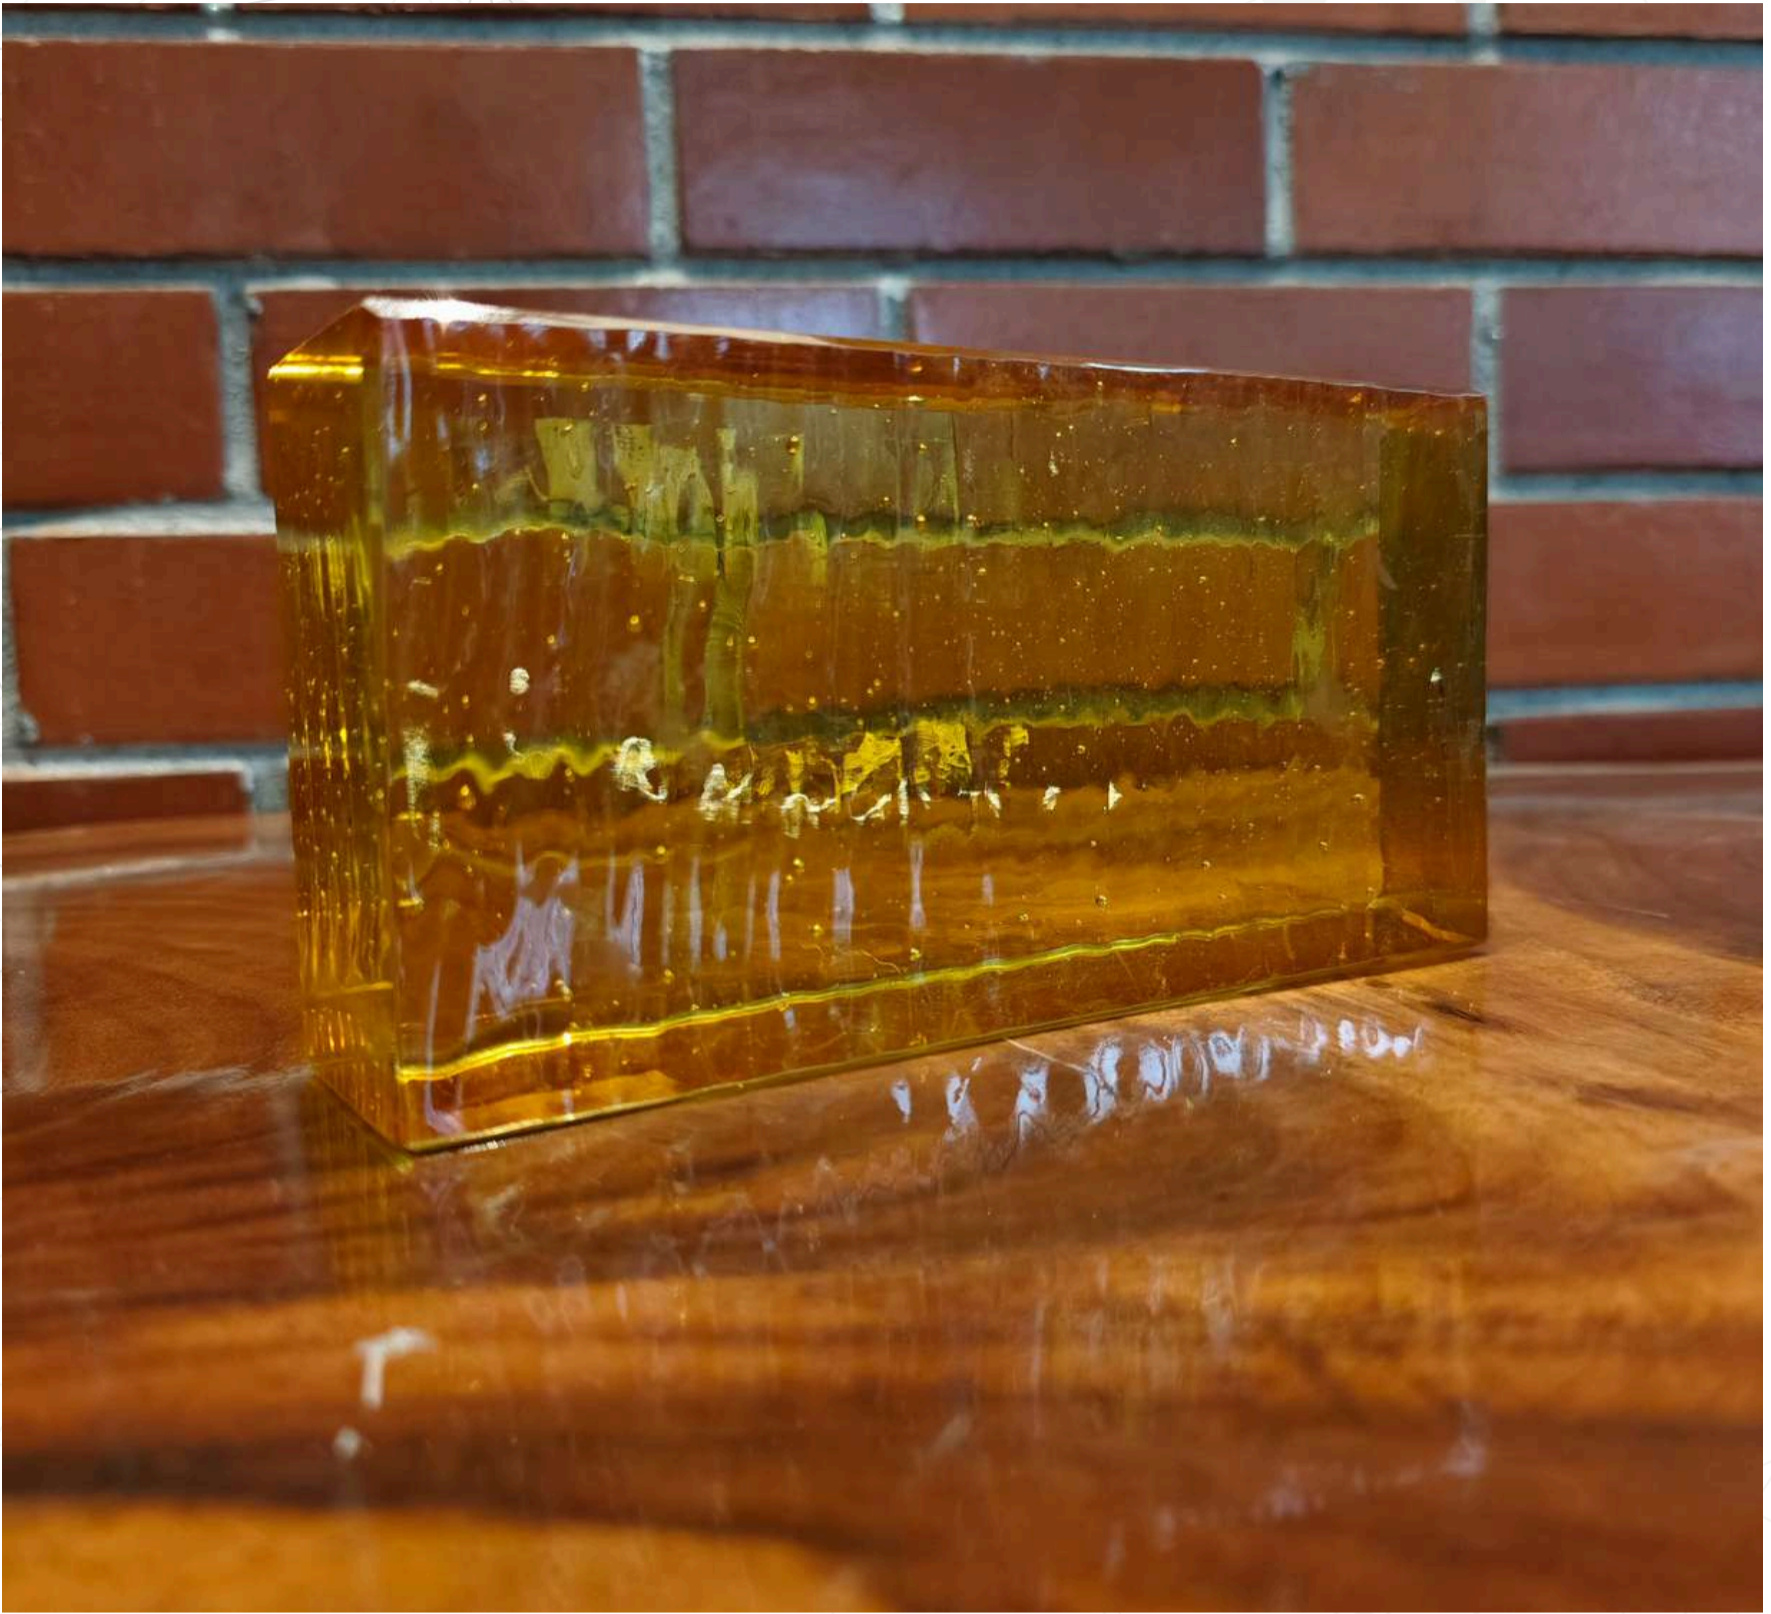

size in mm:
200 x 100 x 50

AG
ali badani

SOLAR SHIMMER

Frosted

size in mm:
200 x 100 x 50

AG
ali badani

SOLAR SHIMMER

Cube

size in mm:
100 x 100 x 50

AG
ali badani

PRISM SPARK

size in mm:
200 x 100 x 50

AG
ali badani

The Glass People

PRISM SPARK

Amber