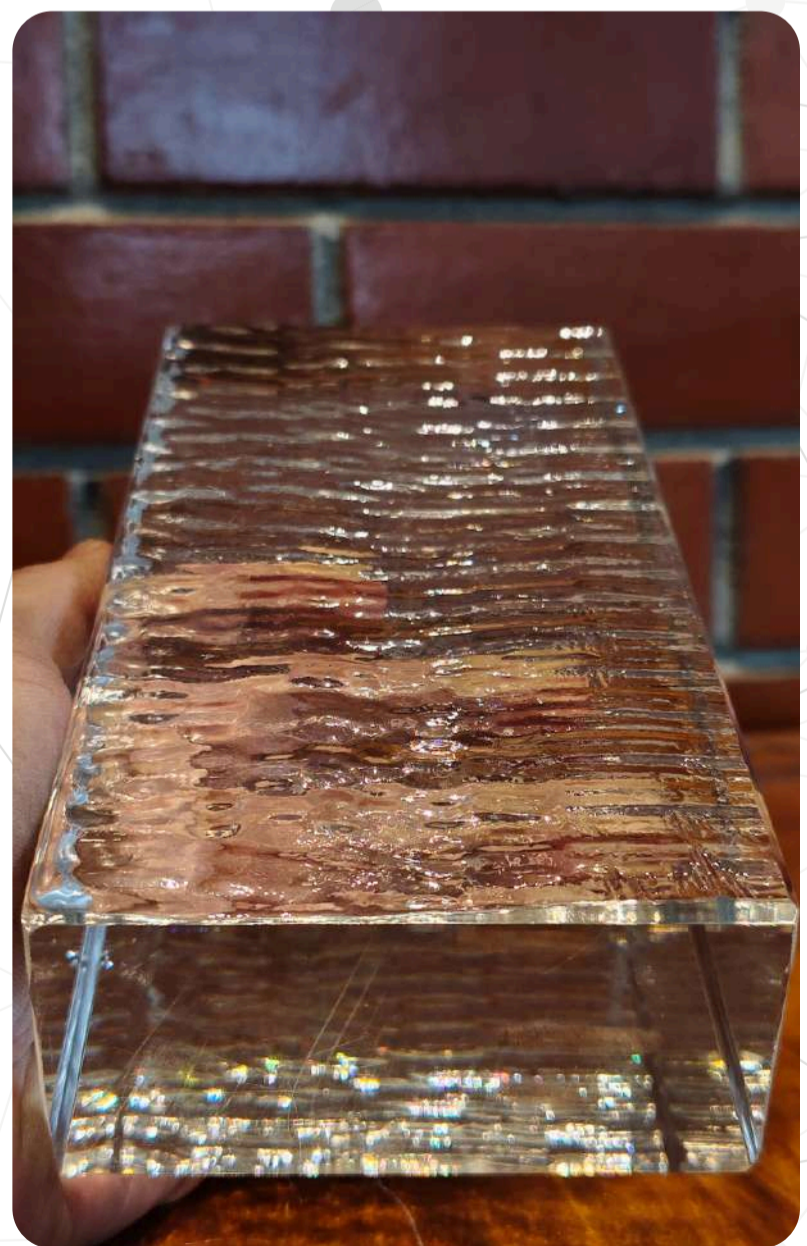

PRISM SPARK

size in mm:
200 x 100 x 50

AG
ali badani

The Glass People