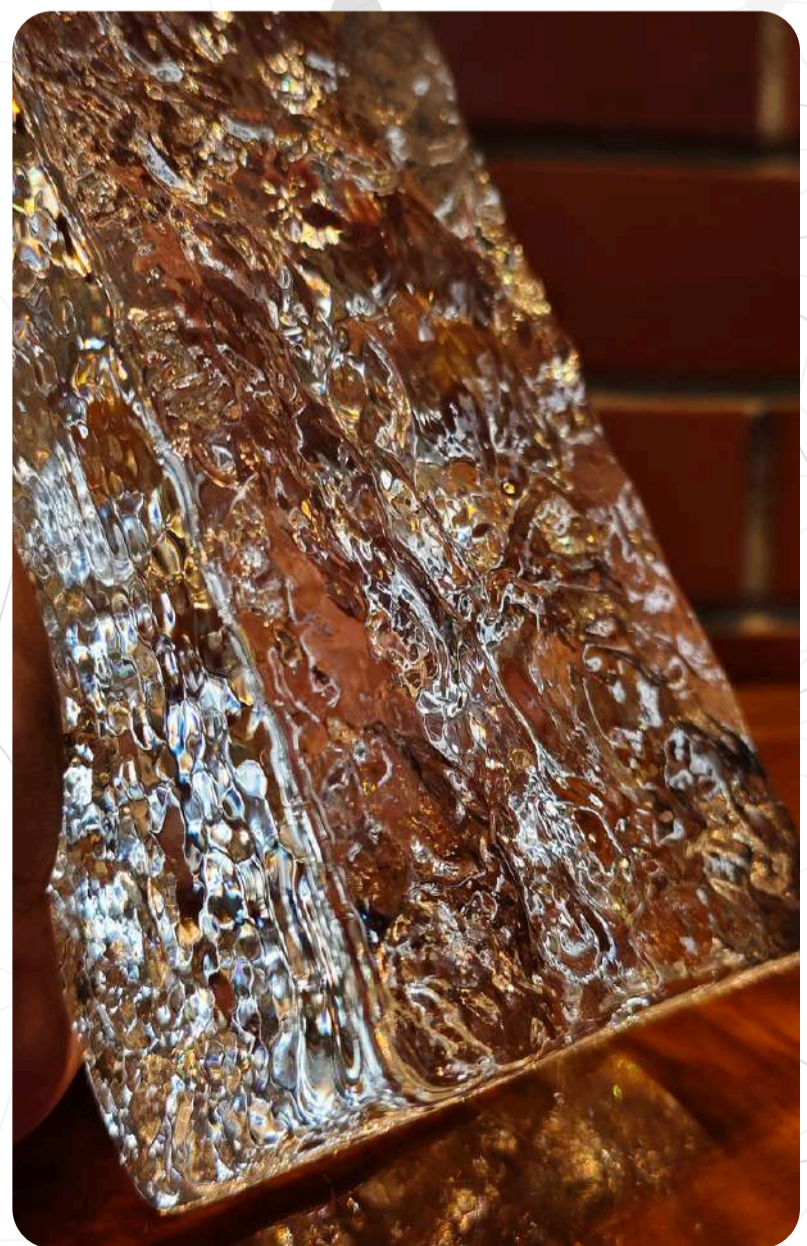

SOLAR SHIMMER

size in mm:
200 x 100 x 50

AG
ali badani