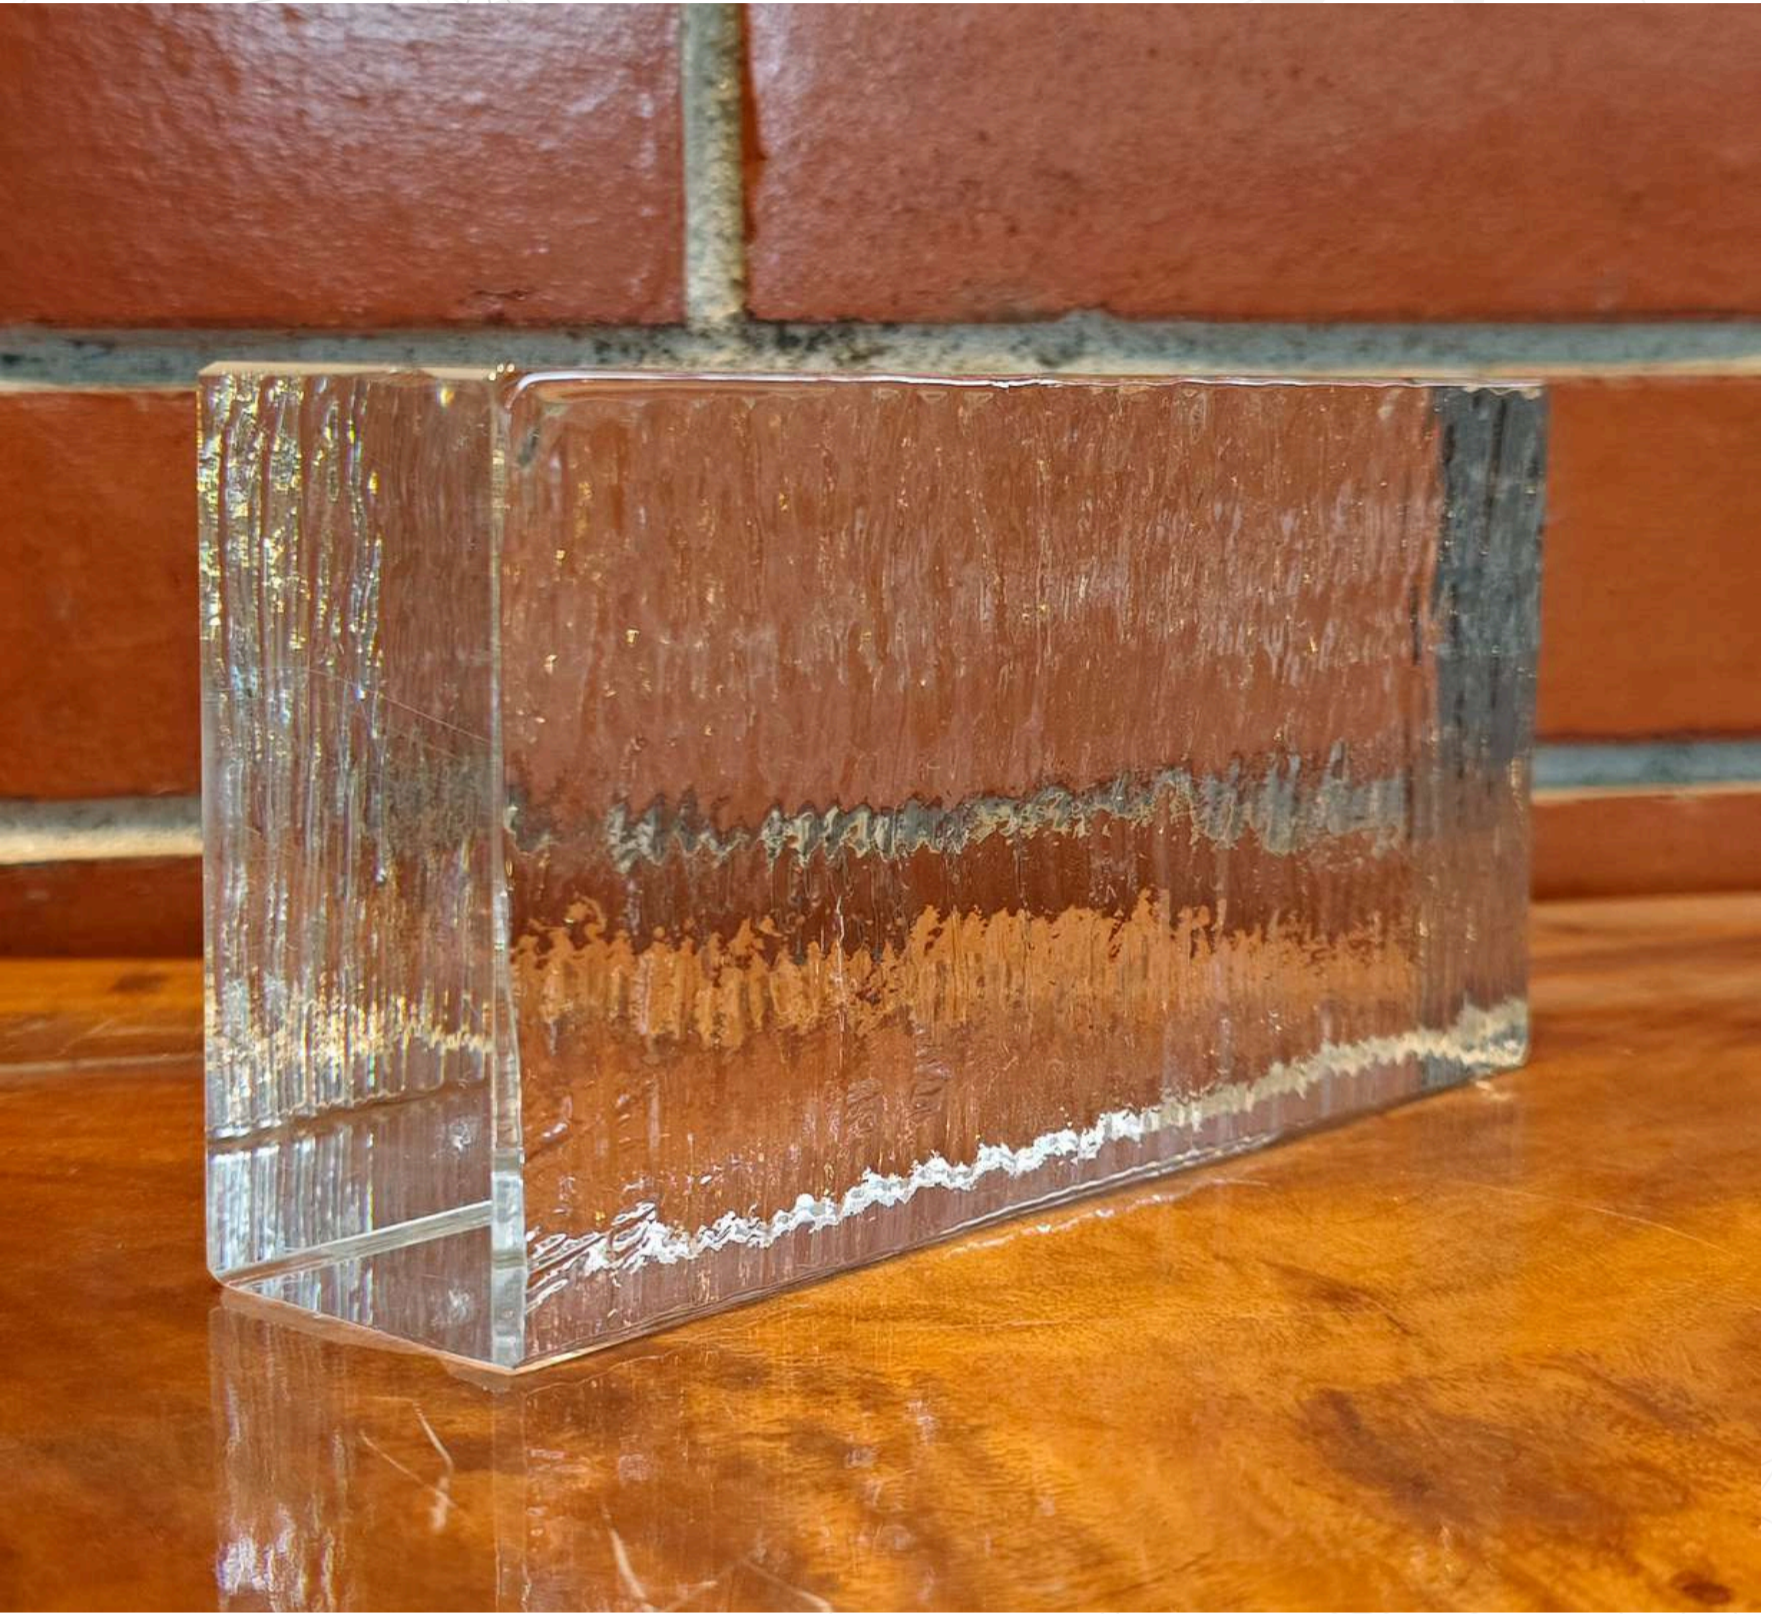

AG
ali badani

The Glass People

SOLAR SHIMMER

Ruby

size in mm:
200 x 100 x 50

ab
ali badani

SOLAR SHIMMER

Bent

size in mm:
200 x 100 x 50

AG
ali badani

SOLAR SHIMMER

Frosted

size in mm:
200 x 100 x 50

AG
ali badani

SOLAR SHIMMER

Cube

size in mm:
100 x 100 x 50

AG
ali badani

PRISM SPARK

size in mm:
200 x 100 x 50

AG
ali badani

The Glass People

PRISM SPARK

Amber