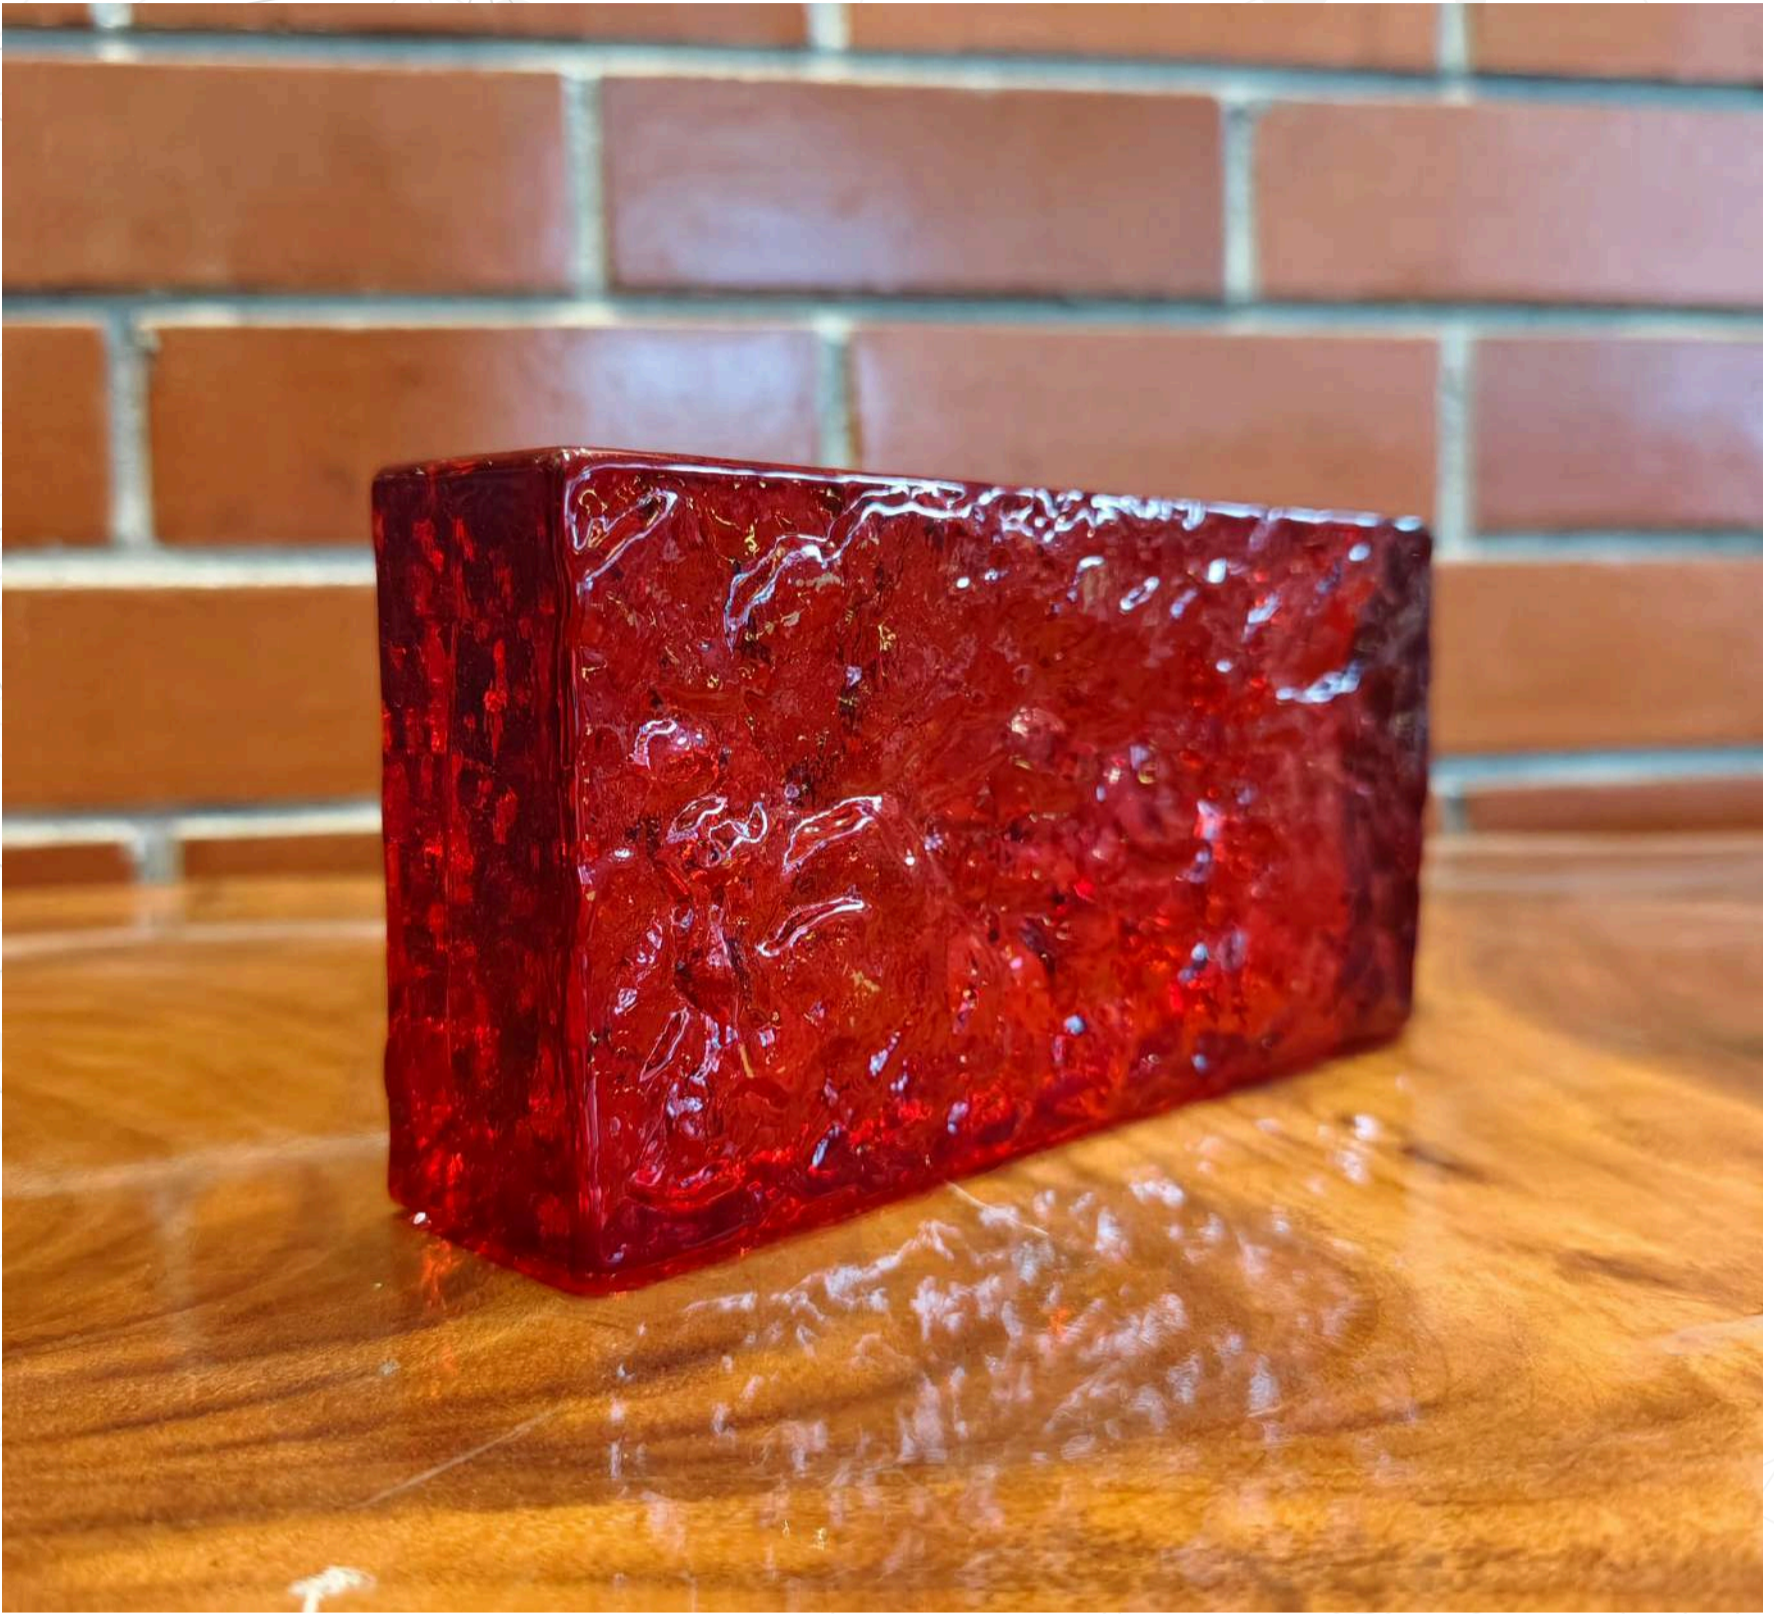

Glass Bricks Catalog

2025 EDITION

SOLAR SHIMMER

size in mm:
200 x 100 x 50

AG
ali badani

SOLAR SHIMMER

interlocking

size in mm:
200 x 100 x 50

AG
ali badani

The Glass People

SOLAR SHIMMER

Ruby

size in mm:
200 x 100 x 50

ab
ali badani

SOLAR SHIMMER

Bent

size in mm:
200 x 100 x 50

AG
ali badani

SOLAR SHIMMER

Frosted

size in mm:
200 x 100 x 50

AG
ali badani

SOLAR SHIMMER

Cube