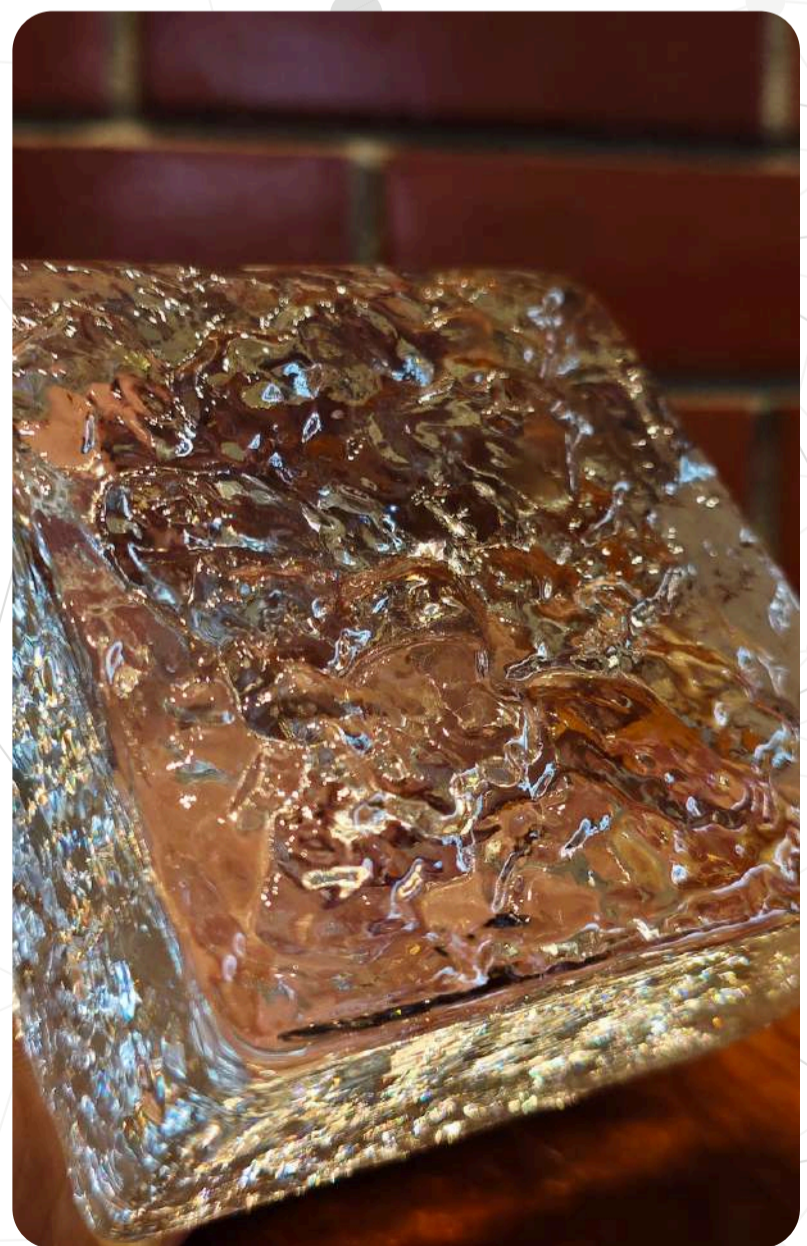

size in mm:
200 x 100 x 50

AG
ali badani

SOLAR SHIMMER

Frosted

size in mm:
200 x 100 x 50

AG
ali badani

SOLAR SHIMMER

Cube