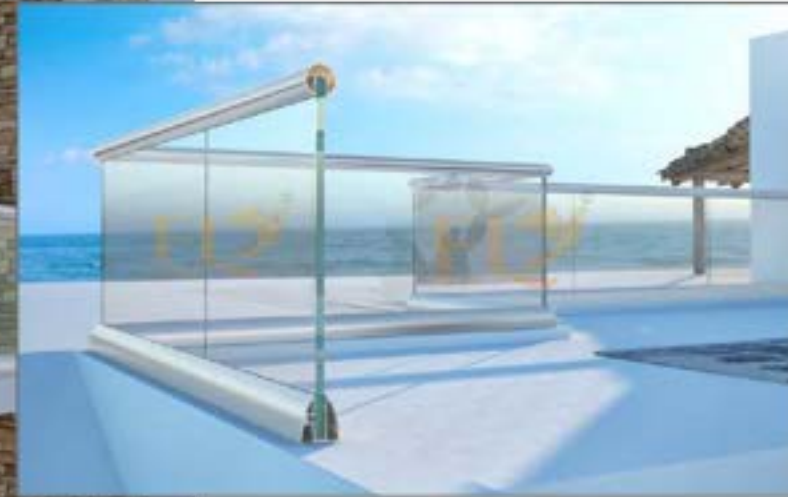

TECHNICAL DETAIL

- ✓ Suitable For 12mm Glass
- ✓ Taper Curve Design For Decent Look
- ✓ Continuous Glass Profile System 16 Feet Length
- ✓ Special length is also possible for projects
- ✓ WOODEN TEXTURE & POWDER COTING & ANODIZE
- ✓ Wide range of handrail available page no. 34 & 35

WATCH FULL on **YouTube**
INSTALLATION **@FLY METALS**
3D VIDEOS