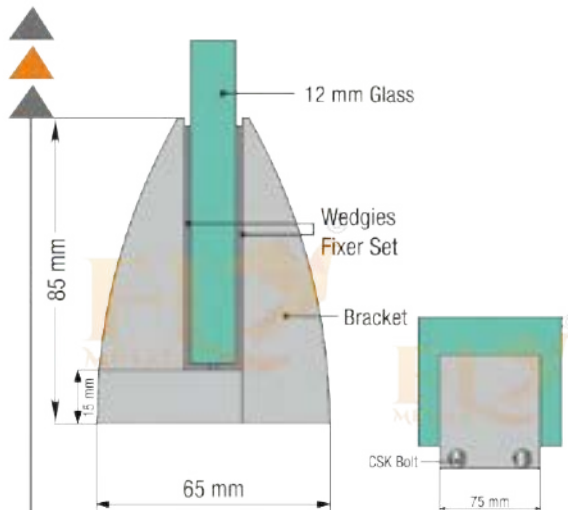

TECHNICAL DETAIL

- ✓ Suitable for 12mm glass
- ✓ F6 Brackets to be mounted in pieces
- ✓ This system can also be used as open brackets
- ✓ Brackets in special size 75mm
- ✓ Special length is also possible for projects
- ✓ WOODEN TEXTURE & POWDER COTING & ANODIZE
- ✓ Wide range of handrail available page no. 34 & 35

WATCH FULL ^{on} YouTube
INSTALLATION ^{on} YouTube
3D VIDEOS | @FLY METALS