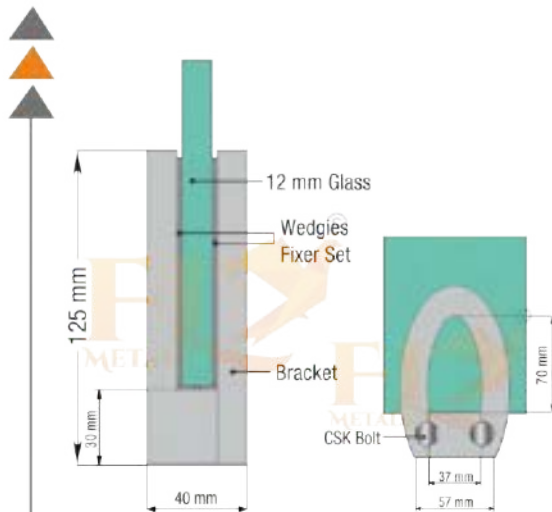

WATCH FULL ^{on} YouTube
 INSTALLATION ^{on} YouTube
 3D VIDEOS | @FLY METALS

V2
BRACKET
 RAILING SYSTEM

TECHNICAL DETAIL

- ✓ Suitable for 12mm glass
- ✓ V3 Brackets to be mounted in pieces
- ✓ This system can also be used as open brackets
- ✓ Brackets in special size 50mm
- ✓ Special length is also possible for projects
- ✓ WOODEN TEXTURE & POWDER COTING & ANODIZE
- ✓ Wide range of handrail available page no. 34 & 35

WATCH FULL ^{on} YouTube
INSTALLATION ^{on} YouTube
3D VIDEOS | @FLY METALS

V3

BRACKET
RAILING SYSTEM

TECHNICAL DETAIL

- ✓ Suitable for 12mm glass
- ✓ S4 Brackets to be mounted in pieces
- ✓ This system can also be used as open brackets
- ✓ Brackets in special size 75mm
- ✓ Special length is also possible for projects
- ✓ WOODEN TEXTURE & POWDER COTING & ANODIZE
- ✓ Wide range of handrail available page no. 34 & 35

WATCH FULL ^{on} YouTube
 INSTALLATION ^{on} YouTube
 3D VIDEOS | @FLY METALS

S4
SQUARE
BRACKET
 RAILING SYSTEM

TECHNICAL DETAIL

- ✓ Suitable for 12mm glass
- ✓ O5 Brackets to be mounted in pieces
- ✓ This system can also be used as open brackets
- ✓ Brackets in special size 57mm
- ✓ Special length is also possible for projects
- ✓ WOODEN TEXTURE & POWDER COTING & ANODIZE
- ✓ Wide range of handrail available page no. 34 & 35