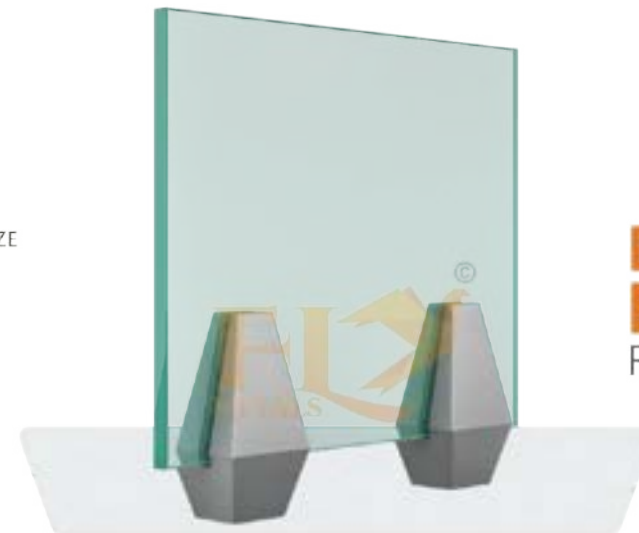

D8

DIAMOND

BRACKET

RAILING SYSTEM