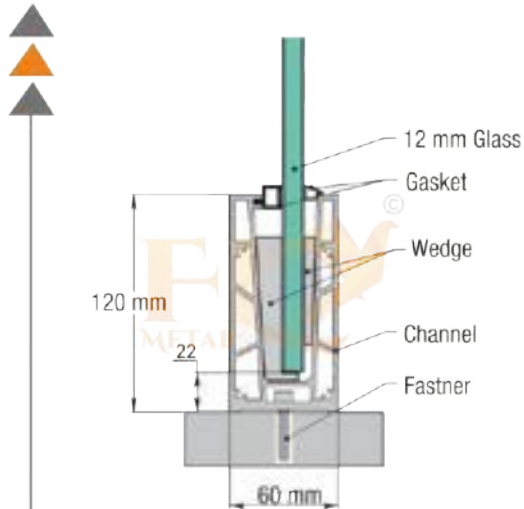

WATCH FULL ^{on} YouTube
 INSTALLATION ^{on} YouTube
 3D VIDEOS | @FLY METALS

CONTINUE
PENAL C-6
 RAILING SYSTEM

TECHNICAL DETAIL

- ✓ Suitable For 12mm Glass
- ✓ Flat Design For Decent Look
- ✓ Continuous Glass Profile System 16 Feet Length
- ✓ Special length is also possible for projects
- ✓ WOODEN TEXTURE & POWDER COTING & ANODIZE
- ✓ Wide range of handrail available page no. 34 & 35
- ✓ LED Options

WATCH FULL ^{on} YouTube
INSTALLATION ^{on} @FLY METALS
3D VIDEOS

CONTINUE
PENAL C-7
LED PENAL
RAILING SYSTEM

TECHNICAL DETAIL

- ✓ Suitable For 12mm Glass
- ✓ Flat Design For Decent Look
- ✓ Continuous Glass Profile System 16 Feet Length
- ✓ Special length is also possible for projects
- ✓ WOODEN TEXTURE & POWDER COTING & ANODIZE
- ✓ Wide range of handrail available page no. 34 & 35

WATCH FULL  on **YouTube**
INSTALLATION  @FLY METALS
3D VIDEOS

CONTINUE
PENAL C-8
RAILING SYSTEM

TECHNICAL DETAIL

- ✓ Suitable For 12mm to 15mm Glass
- ✓ Flat Design For Decent Look
- ✓ Continuous Glass Profile System 16 Feet Length
- ✓ Special length is also possible for projects
- ✓ WOODEN TEXTURE & POWDER COTING & ANODIZE
- ✓ Wide range of handrail available page no. 34 & 35