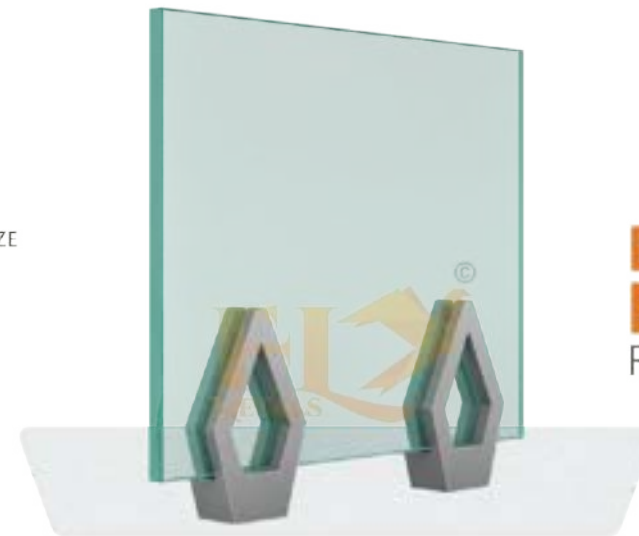

D7
DIAMOND
BRACKET
RAILING SYSTEM