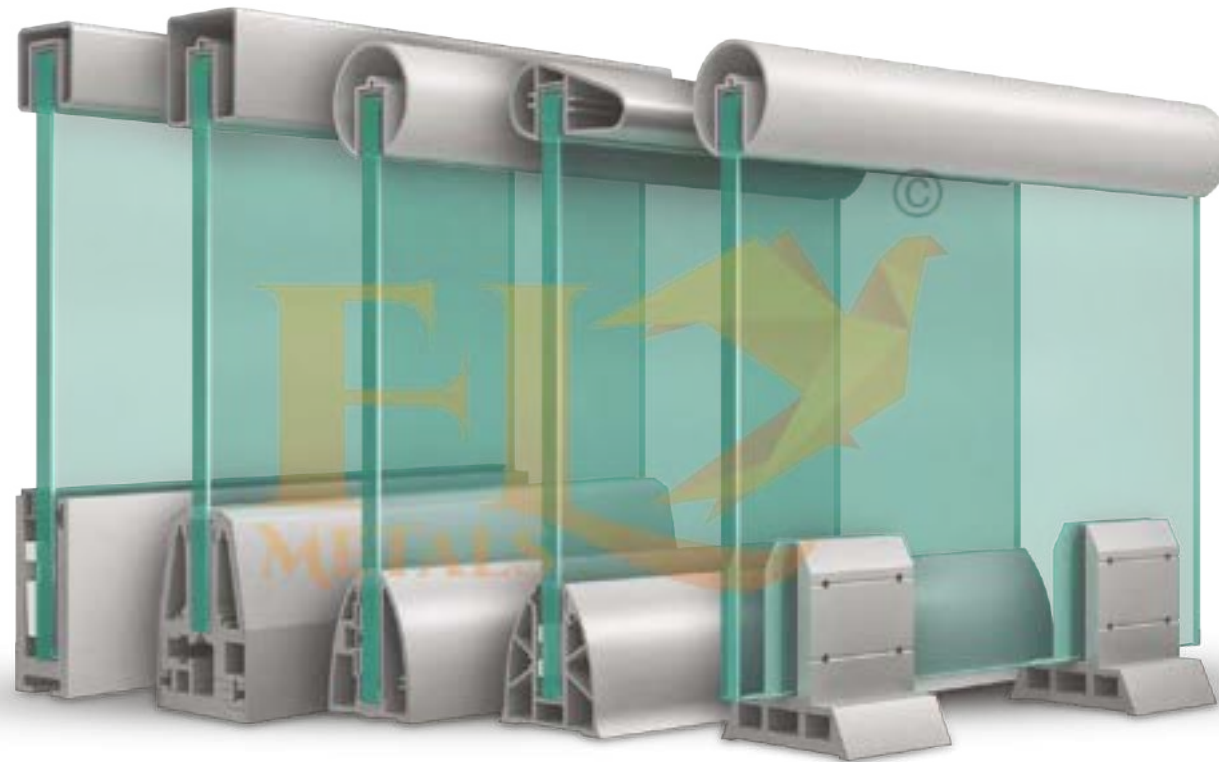

AN ISO 9001 : 2015 CERTIFIED COMPANY

ALUMINUM GLASS RAILING HARDWARE & PROFILE

E-BROCHURE

THE
LARGEST RANGE OF
ULTRA MODERN
ALUMINUM
RAILING SYSTEM

COMPANY PROFILE

JEET INDUSTRIES is a Leading Name in the Field of **Manufacturing / Trading / Exporting / Suppling** in all kind of **Railings & Aluminum** Architectural Solutions and Fulfill the Needs of Government, Semi-Government, Public Sector Undertakings as well as Small Enterprise Since Decade. We Understood and Consistently Fulfill Requirements Our Customer at Competitive Prices.

The Railings are Designed to be **Perfect** And Ensures **Easy and Quick Assembling** With Professional Results. Moreover, the Technical Supremacy is Achieved with **No Compromise** On Aesthetics. The Railing System does not have any Vertical Supports, Paving way for A **Clear and Rich View**. The Railing are Tested for Complete **Assurance of Safety**.