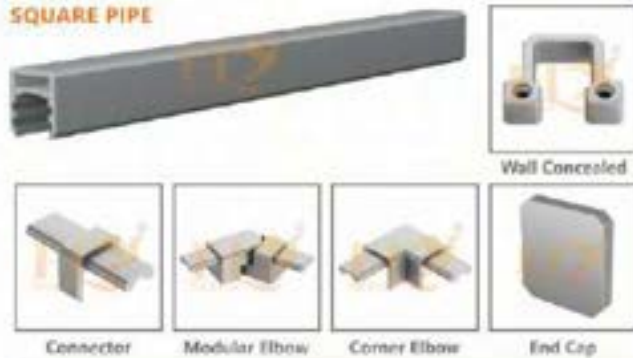

WATCH FULL ^{on} YouTube
INSTALLATION [↑] @FLY METALS
3D VIDEOS

CONTINUE PENAL C-11 RAILING SYSTEM

TECHNICAL DETAIL

- ✓ Suitable For 12mm Glass
- ✓ Flat Design For Decent Look
- ✓ Continuous Glass Profile System 16 Feet Length
- ✓ Special length is also possible for projects
- ✓ WOODEN TEXTURE & POWDER COTING & ANODIZE
- ✓ Wide range of handrail available page no. 34 & 35

WATCH FULL ^{on} YouTube
INSTALLATION ^{on} YouTube
3D VIDEOS | @FLY METALS

CONTINUE
PENAL C-13
COMMERCIAL
RAILING SYSTEM

HANDRAILS

25/25MM
SQUARE PIPE

40/40MM
SQUARE PIPE

50/50MM
SQUARE PIPE

38MM
ROUND PIPE