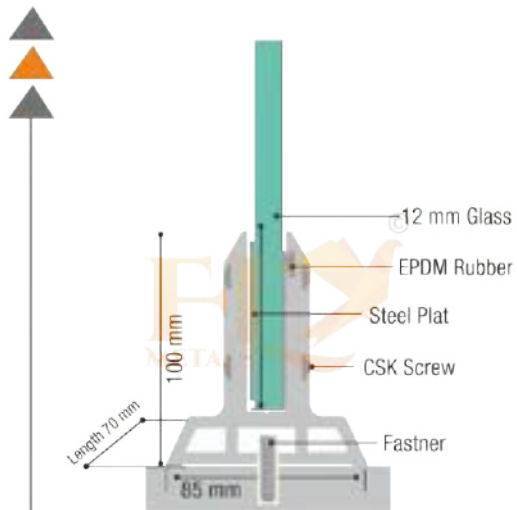

Follow us on

@FLY METALS

TECHNICAL DETAIL

- ✓ Suitable for 12mm glass
- ✓ T Brackets to be mounted in pieces
- ✓ This system can also be used as open brackets
- ✓ Brackets in special size 70mm
- ✓ Special length is also possible for projects
- ✓ WOODEN TEXTURE & POWDER COTING & ANODIZE
- ✓ Wide range of handrail available page no. 34 & 35