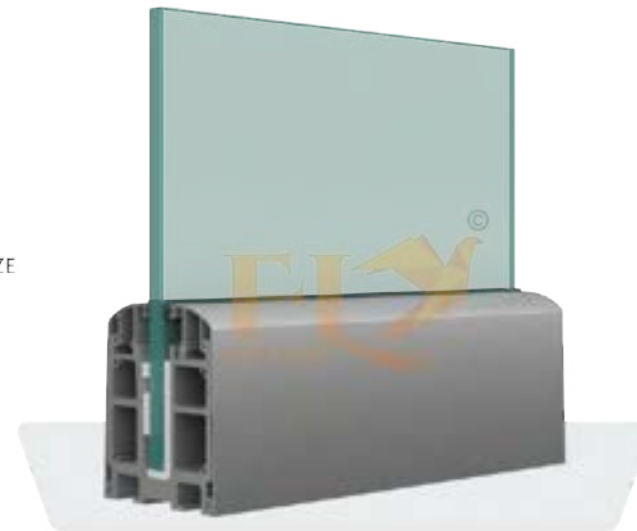

WATCH FULL ^{on} YouTube
 INSTALLATION ^{on} YouTube
 3D VIDEOS | @FLY METALS

SLOP
REGULAR
 RAILING SYSTEM

TECHNICAL DETAIL

- ✓ Suitable for 12mm to 17mm glass
- ✓ Bracket to be mounted in pieces
- ✓ Bracket length standard size 70mm & 140mm
- ✓ Cover to be fixed in a continuous length both side
- ✓ Cover length is 16 feet
- ✓ Special length is also possible for projects
- ✓ WOODEN TEXTURE & POWDER COTING & ANODIZE
- ✓ Wide range of handrail available page no. 34 & 35

WATCH FULL ^{on} YouTube
INSTALLATION ^{on} @FLY METALS
3D VIDEOS

HEAVY BRACKET RAILING SYSTEM

TECHNICAL DETAIL

- ✓ Suitable for 12mm to 15mm glass
- ✓ Bracket to be mounted in pieces
- ✓ Bracket length standard size 70mm & 140mm
- ✓ Cover to be fixed in a continuous length both side
- ✓ Cover length is 16 feet
- ✓ Special length is also possible for projects
- ✓ WOODEN TEXTURE & POWDER COTING & ANODIZE
- ✓ Wide range of handrail available page no. 34 & 35

WATCH FULL [↑] on YouTube
 INSTALLATION [↑] @FLY METALS
 3D VIDEOS

HEAVY BRACKET-2 RAILING SYSTEM

TECHNICAL DETAIL

- ✓ Suitable For 12mm Glass
- ✓ Taper Curve Design For Decent Look
- ✓ Continuous Glass Profile System 16 Feet Length
- ✓ Special length is also possible for projects
- ✓ WOODEN TEXTURE & POWDER COTING & ANODIZE
- ✓ Wide range of handrail available page no. 34 & 35