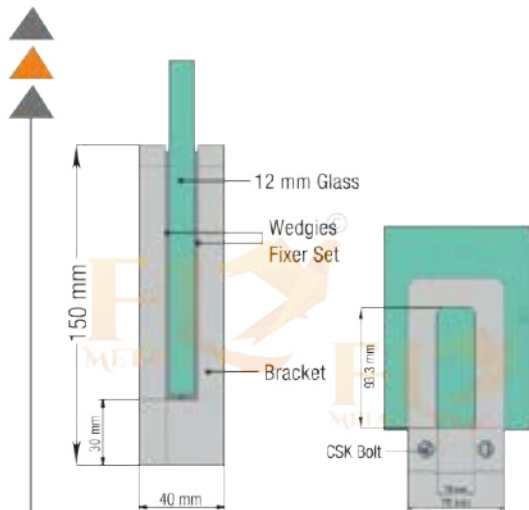

WATCH FULL ^{on} YouTube
 INSTALLATION ^{on} YouTube
 3D VIDEOS | @FLY METALS

V2
BRACKET
 RAILING SYSTEM

TECHNICAL DETAIL

- ✓ Suitable for 12mm glass
- ✓ V3 Brackets to be mounted in pieces
- ✓ This system can also be used as open brackets
- ✓ Brackets in special size 50mm
- ✓ Special length is also possible for projects
- ✓ WOODEN TEXTURE & POWDER COTING & ANODIZE
- ✓ Wide range of handrail available page no. 34 & 35

WATCH FULL ^{on} YouTube
INSTALLATION ^{on} YouTube
3D VIDEOS | @FLY METALS

V3

BRACKET
RAILING SYSTEM

TECHNICAL DETAIL

- ✓ Suitable for 12mm glass
- ✓ S4 Brackets to be mounted in pieces
- ✓ This system can also be used as open brackets
- ✓ Brackets in special size 75mm
- ✓ Special length is also possible for projects
- ✓ WOODEN TEXTURE & POWDER COTING & ANODIZE
- ✓ Wide range of handrail available page no. 34 & 35