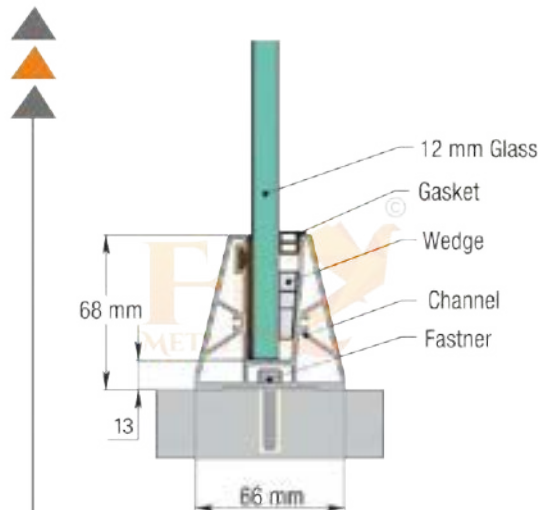

WATCH FULL ^{on} **YouTube**
 INSTALLATION [↑] **@FLY METALS**
3D VIDEOS

CONTINUE
PENAL C-1
 RAILING SYSTEM

TECHNICAL DETAIL

- ✓ Suitable For 12mm Glass
- ✓ Flat Design For Decent Look
- ✓ Continuous Glass Profile System 16 Feet Length
- ✓ Special length is also possible for projects
- ✓ WOODEN TEXTURE & POWDER COTING & ANODIZE
- ✓ Wide range of handrail available page no. 34 & 35

WATCH FULL  on **YouTube**
INSTALLATION  **@FLY METALS**
3D VIDEOS

CONTINUE PENAL C-2 RAILING SYSTEM

TECHNICAL DETAIL

- ✓ Suitable For 12mm Glass
- ✓ Flat Design For Decent Look
- ✓ Continuous Glass Profile System 12 Feet Length
- ✓ Special length is also possible for projects
- ✓ WOODEN TEXTURE & POWDER COTING & ANODIZE
- ✓ Wide range of handrail available page no. 34 & 35

WATCH FULL on **YouTube**
 INSTALLATION **@FLY METALS**
 3D VIDEOS

CONTINUE
PENAL C-3
 RAILING SYSTEM

TECHNICAL DETAIL

- ✓ Suitable For 12mm Glass
- ✓ Triangle Design For Decent Look
- ✓ Continuous Glass Profile System 16 Feet Length
- ✓ Special length is also possible for projects
- ✓ WOODEN TEXTURE & POWDER COTING & ANODIZE
- ✓ Wide range of handrail available page no. 34 & 35