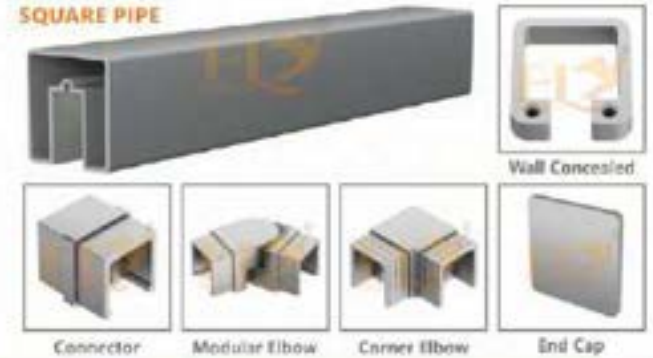

WATCH FULL ^{on} YouTube
INSTALLATION ^{on} YouTube
3D VIDEOS | @FLY METALS

CONTINUE
PENAL C-13
COMMERCIAL
RAILING SYSTEM

HANDRAILS

25/25MM
SQUARE PIPE

40/40MM
SQUARE PIPE

50/50MM
SQUARE PIPE

38MM
ROUND PIPE