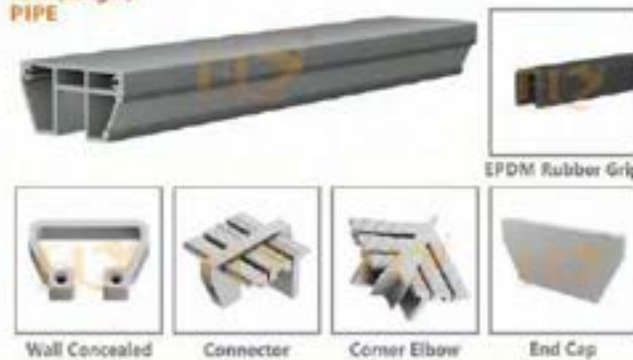

LED (Single)
PIPE