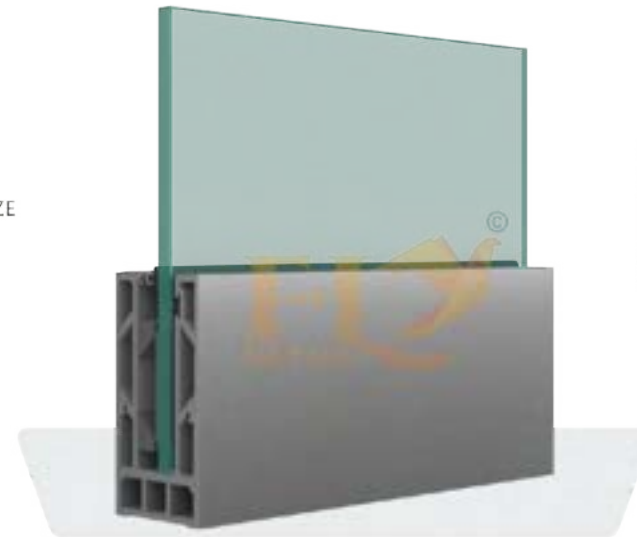

CONTINUE
PENAL C-6
RAILING SYSTEM