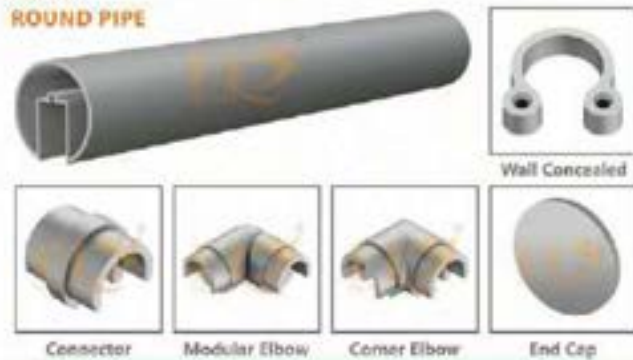

WATCH FULL ^{on} YouTube
INSTALLATION [↑] @FLY METALS
3D VIDEOS

CONTINUE PENAL C-11 RAILING SYSTEM

TECHNICAL DETAIL

- ✓ Suitable For 12mm Glass
- ✓ Flat Design For Decent Look
- ✓ Continuous Glass Profile System 16 Feet Length
- ✓ Special length is also possible for projects
- ✓ WOODEN TEXTURE & POWDER COTING & ANODIZE
- ✓ Wide range of handrail available page no. 34 & 35

WATCH FULL ^{on} YouTube
INSTALLATION ^{on} YouTube
3D VIDEOS | @FLY METALS

CONTINUE
PENAL C-13
COMMERCIAL
RAILING SYSTEM

HANDRAILS

25/25MM
SQUARE PIPE

40/40MM
SQUARE PIPE

50/50MM
SQUARE PIPE

38MM
ROUND PIPE