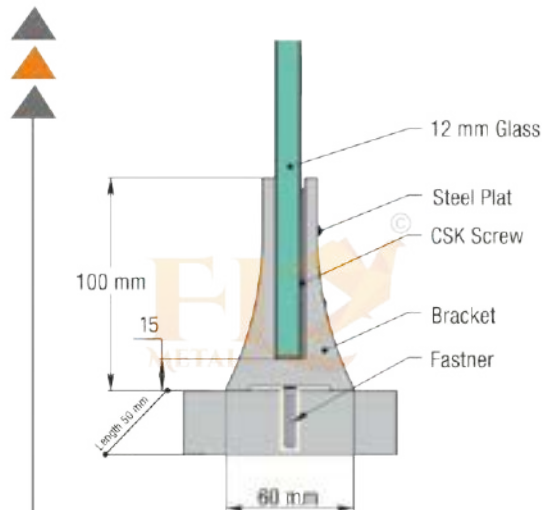

WATCH FULL on **YouTube**
 INSTALLATION **@FLY METALS**
3D VIDEOS

D
BRACKET
 RAILING SYSTEM

TECHNICAL DETAIL

- ✓ Suitable for 12mm glass
- ✓ V1 Brackets to be mounted in pieces
- ✓ This system can also be used as open brackets
- ✓ Brackets in special size 50mm
- ✓ Special length is also possible for projects
- ✓ WOODEN TEXTURE & POWDER COTING & ANODIZE
- ✓ Wide range of handrail available page no. 34 & 35

WATCH FULL on **YouTube**
 INSTALLATION **@FLY METALS**
3D VIDEOS

V1
BRACKET
 RAILING SYSTEM

TECHNICAL DETAIL

- ☑ Suitable for 12mm glass
- ☑ V2 Brackets to be mounted in pieces
- ☑ This system can also be used as open brackets
- ☑ Brackets in special size 50mm
- ☑ Special length is also possible for projects
- ☑ WOODEN TEXTURE & POWDER COTING & ANODIZE
- ☑ Wide range of handrail available page no. 34 & 35