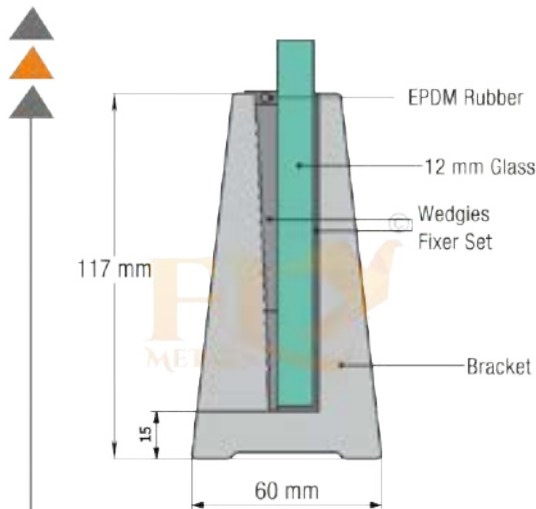

WATCH FULL on **YouTube**
 INSTALLATION **@FLY METALS**
3D VIDEOS

V1
BRACKET
 RAILING SYSTEM

TECHNICAL DETAIL

- ☑ Suitable for 12mm glass
- ☑ V2 Brackets to be mounted in pieces
- ☑ This system can also be used as open brackets
- ☑ Brackets in special size 50mm
- ☑ Special length is also possible for projects
- ☑ WOODEN TEXTURE & POWDER COTING & ANODIZE
- ☑ Wide range of handrail available page no. 34 & 35

WATCH FULL ^{on} YouTube
 INSTALLATION ^{on} YouTube
 3D VIDEOS | @FLY METALS

V2
BRACKET
 RAILING SYSTEM

TECHNICAL DETAIL

- ✓ Suitable for 12mm glass
- ✓ V3 Brackets to be mounted in pieces
- ✓ This system can also be used as open brackets
- ✓ Brackets in special size 50mm
- ✓ Special length is also possible for projects
- ✓ WOODEN TEXTURE & POWDER COTING & ANODIZE
- ✓ Wide range of handrail available page no. 34 & 35