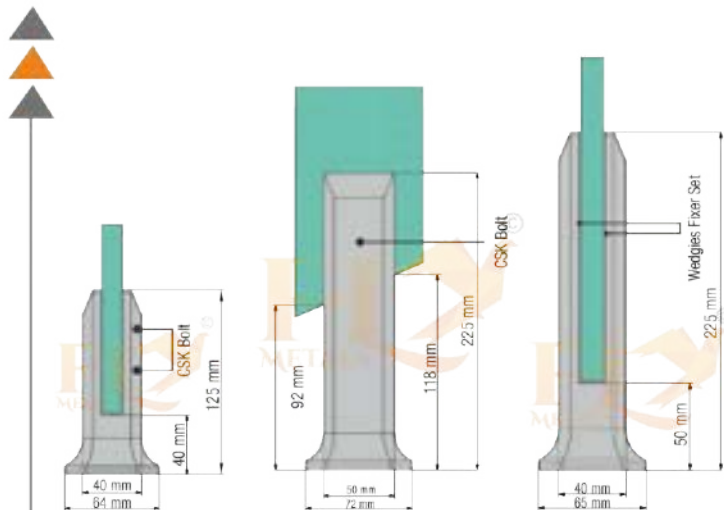

WATCH FULL ^{on} YouTube
INSTALLATION ^{on} @FLY METALS
3D VIDEOS

D8

DIAMOND

BRACKET

RAILING SYSTEM

TECHNICAL DETAIL

- ✓ Suitable for 12mm glass
- ✓ Spigot F New to be mounted in pieces
- ✓ This system can also be used as open brackets
- ✓ Brackets in special size 50x40mm
- ✓ Special length is also possible for projects
- ✓ WOODEN TEXTURE & POWDER COATING & ANODIZE
- ✓ Wide range of handrail available page no. 34 & 35

WATCH FULL on **YouTube**
 INSTALLATION **@FLY METALS**
3D VIDEOS

SPIGOT F NEW STAIR FITTING

TECHNICAL DETAIL

- ✓ Suitable for 12mm glass
- ✓ Spigot F to be mounted in pieces
- ✓ This system can also be used as open brackets
- ✓ Brackets in special size 50x40mm
- ✓ Special length is also possible for projects
- ✓ WOODEN TEXTURE & POWDER COTING & ANODIZE
- ✓ Wide range of handrail available page no. 34 & 35