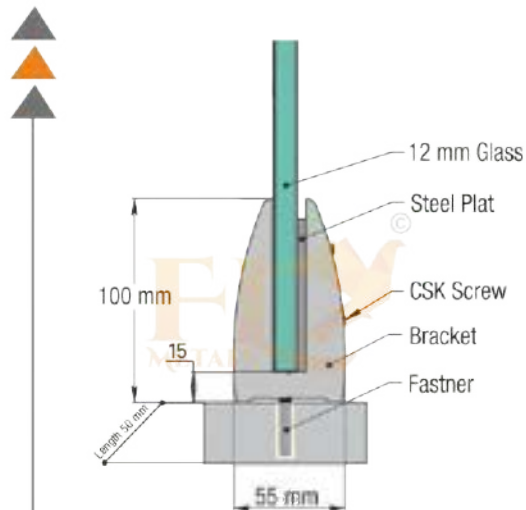

WATCH FULL ^{on} **YouTube**
 INSTALLATION [↑] **@FLY METALS**
 3D VIDEOS

T LITE
BRACKET
 RAILING SYSTEM

TECHNICAL DETAIL

- ✓ Suitable for 12mm glass
- ✓ T Brackets to be mounted in pieces
- ✓ This system can also be used as open brackets
- ✓ Brackets in special size 70mm
- ✓ Special length is also possible for projects
- ✓ WOODEN TEXTURE & POWDER COTING & ANODIZE
- ✓ Wide range of handrail available page no. 34 & 35

WATCH FULL ^{on} **YouTube**
 INSTALLATION [↑] **@FLY METALS**
 3D VIDEOS

T HEAVY
BRACKET
 RAILING SYSTEM

TECHNICAL DETAIL

- ✓ Suitable for 12mm glass
- ✓ D Brackets to be mounted in pieces
- ✓ This system can also be used as open brackets
- ✓ Brackets in special size 50mm
- ✓ Special length is also possible for projects
- ✓ WOODEN TEXTURE & POWDER COTING & ANODIZE
- ✓ Wide range of handrail available page no. 34 & 35