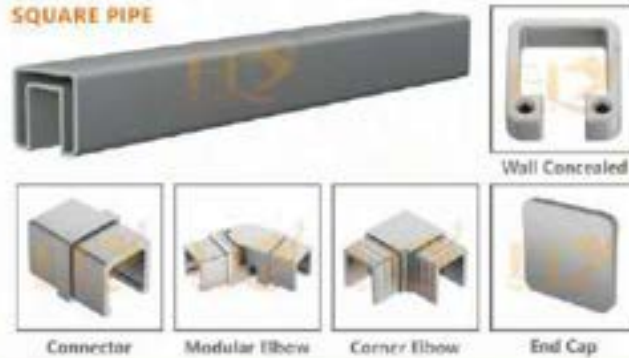

WATCH FULL ^{on} YouTube
INSTALLATION [↑] @FLY METALS
3D VIDEOS

CONTINUE PENAL C-11 RAILING SYSTEM

TECHNICAL DETAIL

- ✓ Suitable For 12mm Glass
- ✓ Flat Design For Decent Look
- ✓ Continuous Glass Profile System 16 Feet Length
- ✓ Special length is also possible for projects
- ✓ WOODEN TEXTURE & POWDER COTING & ANODIZE
- ✓ Wide range of handrail available page no. 34 & 35

WATCH FULL ^{on} YouTube
INSTALLATION ^{on} YouTube
3D VIDEOS | @FLY METALS

CONTINUE
PENAL C-13
COMMERCIAL
RAILING SYSTEM

HANDRAILS

25/25MM
SQUARE PIPE

40/40MM
SQUARE PIPE

50/50MM
SQUARE PIPE

38MM
ROUND PIPE