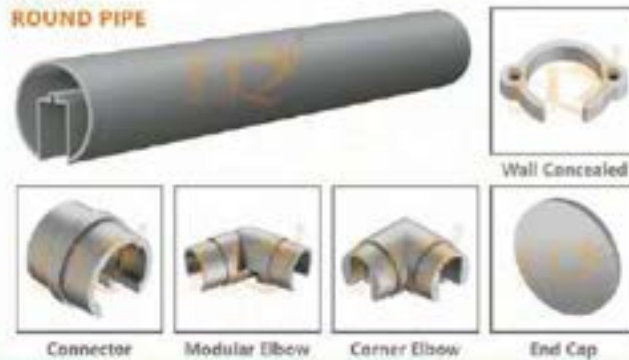

50MM
ROUND PIPE