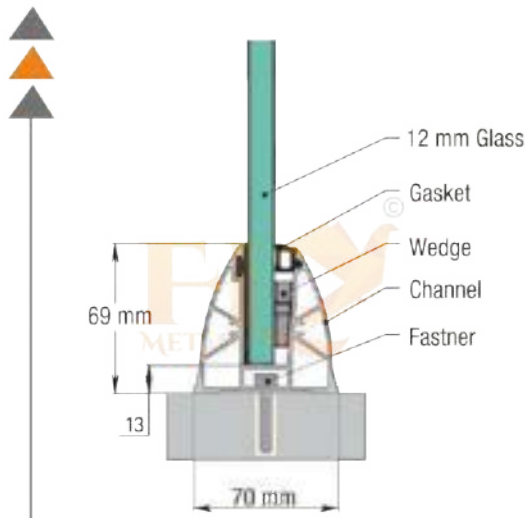

WATCH FULL ^{on} YouTube
INSTALLATION ^{on} @FLY METALS
3D VIDEOS

HEAVY BRACKET RAILING SYSTEM

TECHNICAL DETAIL

- ✓ Suitable for 12mm to 15mm glass
- ✓ Bracket to be mounted in pieces
- ✓ Bracket length standard size 70mm & 140mm
- ✓ Cover to be fixed in a continuous length both side
- ✓ Cover length is 16 feet
- ✓ Special length is also possible for projects
- ✓ WOODEN TEXTURE & POWDER COTING & ANODIZE
- ✓ Wide range of handrail available page no. 34 & 35

WATCH FULL [↑] on YouTube
 INSTALLATION [↑] @FLY METALS
 3D VIDEOS

HEAVY BRACKET-2 RAILING SYSTEM

TECHNICAL DETAIL

- ✓ Suitable For 12mm Glass
- ✓ Taper Curve Design For Decent Look
- ✓ Continuous Glass Profile System 16 Feet Length
- ✓ Special length is also possible for projects
- ✓ WOODEN TEXTURE & POWDER COTING & ANODIZE
- ✓ Wide range of handrail available page no. 34 & 35

WATCH FULL on **YouTube**
 INSTALLATION **@FLY METALS**
3D VIDEOS

CONTINUE
PENAL
 (FERRY)
 RAILING SYSTEM

TECHNICAL DETAIL

- ✓ Suitable For 12mm Glass
- ✓ Taper Curve Design For Decent Look
- ✓ Continuous Glass Profile System 16 Feet Length
- ✓ Special length is also possible for projects
- ✓ WOODEN TEXTURE & POWDER COTING & ANODIZE
- ✓ Wide range of handrail available page no. 34 & 35