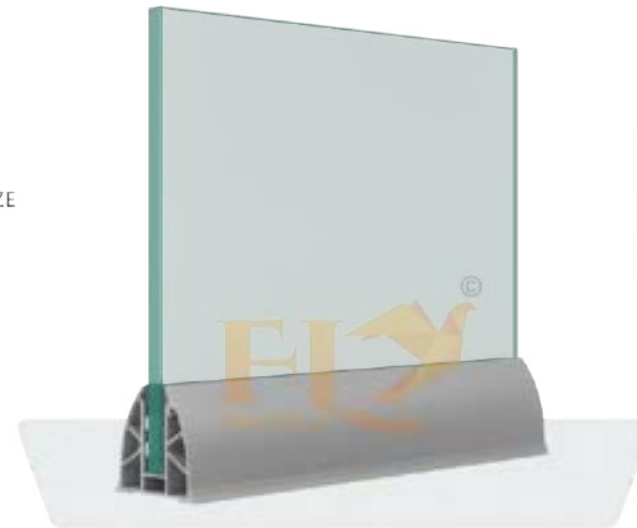

WATCH FULL on **YouTube**
 INSTALLATION **@FLY METALS**
3D VIDEOS

CONTINUE
PENAL
 (FERRY)
 RAILING SYSTEM

TECHNICAL DETAIL

- ✓ Suitable For 12mm Glass
- ✓ Taper Curve Design For Decent Look
- ✓ Continuous Glass Profile System 16 Feet Length
- ✓ Special length is also possible for projects
- ✓ WOODEN TEXTURE & POWDER COTING & ANODIZE
- ✓ Wide range of handrail available page no. 34 & 35

WATCH FULL ^{on} **YouTube**
 INSTALLATION [↑] **@FLY METALS**
3D VIDEOS

CONTINUE
PENAL C-1
 RAILING SYSTEM

TECHNICAL DETAIL

- ✓ Suitable For 12mm Glass
- ✓ Flat Design For Decent Look
- ✓ Continuous Glass Profile System 16 Feet Length
- ✓ Special length is also possible for projects
- ✓ WOODEN TEXTURE & POWDER COTING & ANODIZE
- ✓ Wide range of handrail available page no. 34 & 35