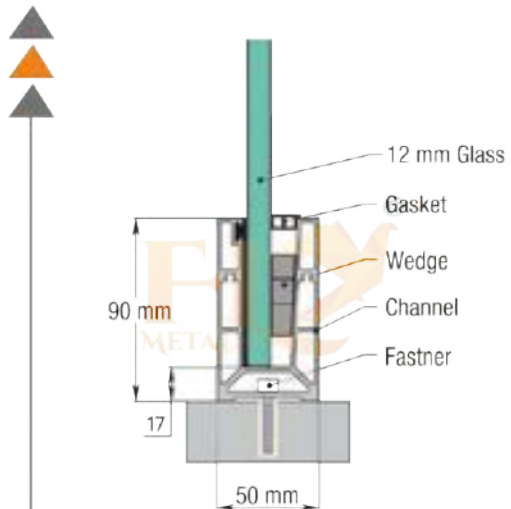

WATCH FULL on **YouTube**
INSTALLATION **@FLY METALS**
3D VIDEOS

CONTINUE
PENAL C-5
RAILING SYSTEM

TECHNICAL DETAIL

- ✓ Suitable For 12mm to 20mm Glass
- ✓ Flat Design For Decent Look
- ✓ Continuous Glass Profile System 12 Feet Length
- ✓ Special length is also possible for projects
- ✓ WOODEN TEXTURE & POWDER COTING & ANODIZE
- ✓ Wide range of handrail available page no. 34 & 35

WATCH FULL ^{on} YouTube
 INSTALLATION ^{on} YouTube
 3D VIDEOS | @FLY METALS

CONTINUE
PENAL C-6
 RAILING SYSTEM

TECHNICAL DETAIL

- ✓ Suitable For 12mm Glass
- ✓ Flat Design For Decent Look
- ✓ Continuous Glass Profile System 16 Feet Length
- ✓ Special length is also possible for projects
- ✓ WOODEN TEXTURE & POWDER COTING & ANODIZE
- ✓ Wide range of handrail available page no. 34 & 35
- ✓ LED Options

WATCH FULL ^{on} YouTube
INSTALLATION ^{on} @FLY METALS
3D VIDEOS

CONTINUE
PENAL C-7
LED PENAL
RAILING SYSTEM

TECHNICAL DETAIL

- ✓ Suitable For 12mm Glass
- ✓ Flat Design For Decent Look
- ✓ Continuous Glass Profile System 16 Feet Length
- ✓ Special length is also possible for projects
- ✓ WOODEN TEXTURE & POWDER COTING & ANODIZE
- ✓ Wide range of handrail available page no. 34 & 35