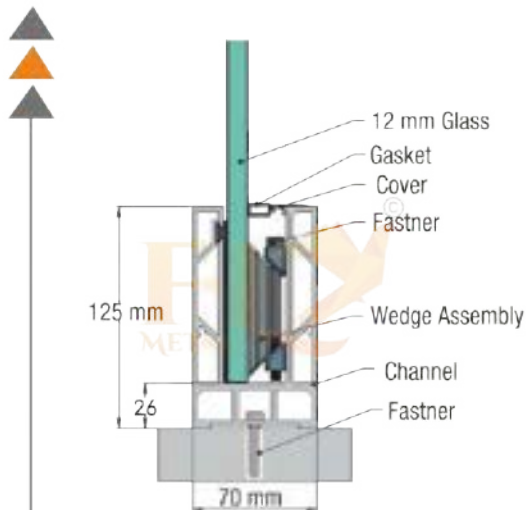

WATCH FULL on **YouTube**
 INSTALLATION **@FLY METALS**
3D VIDEOS

CONTINUE
PENAL C-4
 RAILING SYSTEM

TECHNICAL DETAIL

- ✓ Suitable For 12mm Glass
- ✓ Taper Curve Design For Decent Look
- ✓ Continuous Glass Profile System 16 Feet Length
- ✓ Special length is also possible for projects
- ✓ WOODEN TEXTURE & POWDER COTING & ANODIZE
- ✓ Wide range of handrail available page no. 34 & 35

WATCH FULL on **YouTube**
INSTALLATION **@FLY METALS**
3D VIDEOS

CONTINUE
PENAL C-5
RAILING SYSTEM

TECHNICAL DETAIL

- ✓ Suitable For 12mm to 20mm Glass
- ✓ Flat Design For Decent Look
- ✓ Continuous Glass Profile System 12 Feet Length
- ✓ Special length is also possible for projects
- ✓ WOODEN TEXTURE & POWDER COTING & ANODIZE
- ✓ Wide range of handrail available page no. 34 & 35