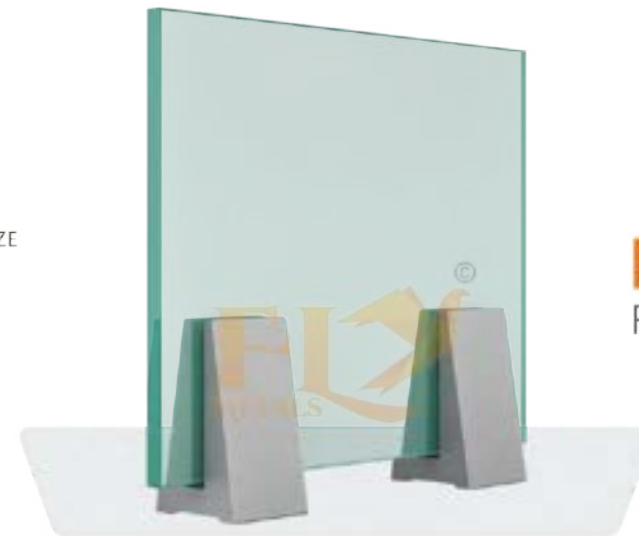

V1
BRACKET
RAILING SYSTEM