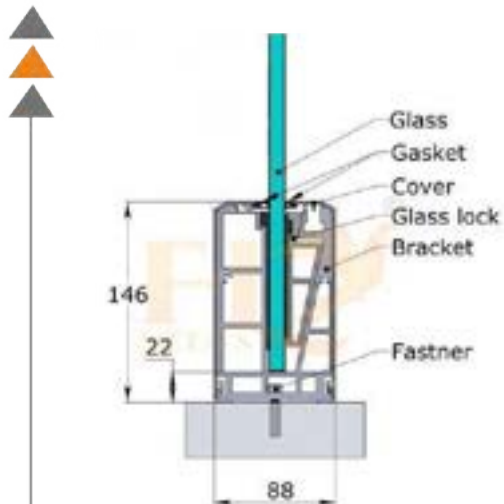

WATCH FULL on **YouTube**
 INSTALLATION **@FLY METALS**
3D VIDEOS

SPIGOT L STAIR FITTING

TECHNICAL DETAIL

- ✓ Suitable for 12mm glass
- ✓ Spigot Y to be mounted in pieces
- ✓ This system can also be used as open brackets
- ✓ Brackets in special size Hexa
- ✓ Special length is also possible for projects
- ✓ WOODEN TEXTURE & POWDER COTING & ANODIZE
- ✓ Wide range of handrail available page no. 34 & 35

WATCH FULL  on **YouTube**
 INSTALLATION  **@FLY METALS**
3D VIDEOS

SPIGOT Y STAIR FITTING

TECHNICAL DETAIL

- ✓ Suitable for 12mm glass
- ✓ Bracket to be mounted in pieces
- ✓ Bracket length standard size 70mm & 140mm
- ✓ Cover to be fixed in a continuous length both side
- ✓ Cover length is 16 feet
- ✓ Special length is also possible for projects
- ✓ WOODEN TEXTURE & POWDER COTING & ANODIZE
- ✓ Wide range of handrail available page no. 34 & 35

WATCH FULL ^{on} YouTube
 INSTALLATION ^{on} YouTube
 3D VIDEOS | @FLY METALS

SLOP
REGULAR
 RAILING SYSTEM

TECHNICAL DETAIL

- ✓ Suitable for 12mm to 17mm glass
- ✓ Bracket to be mounted in pieces
- ✓ Bracket length standard size 70mm & 140mm
- ✓ Cover to be fixed in a continuous length both side
- ✓ Cover length is 16 feet
- ✓ Special length is also possible for projects
- ✓ WOODEN TEXTURE & POWDER COTING & ANODIZE
- ✓ Wide range of handrail available page no. 34 & 35

WATCH FULL ^{on} YouTube
INSTALLATION ^{on} @FLY METALS
3D VIDEOS

HEAVY BRACKET RAILING SYSTEM

TECHNICAL DETAIL

- ✓ Suitable for 12mm to 15mm glass
- ✓ Bracket to be mounted in pieces
- ✓ Bracket length standard size 70mm & 140mm
- ✓ Cover to be fixed in a continuous length both side
- ✓ Cover length is 16 feet
- ✓ Special length is also possible for projects
- ✓ WOODEN TEXTURE & POWDER COTING & ANODIZE
- ✓ Wide range of handrail available page no. 34 & 35