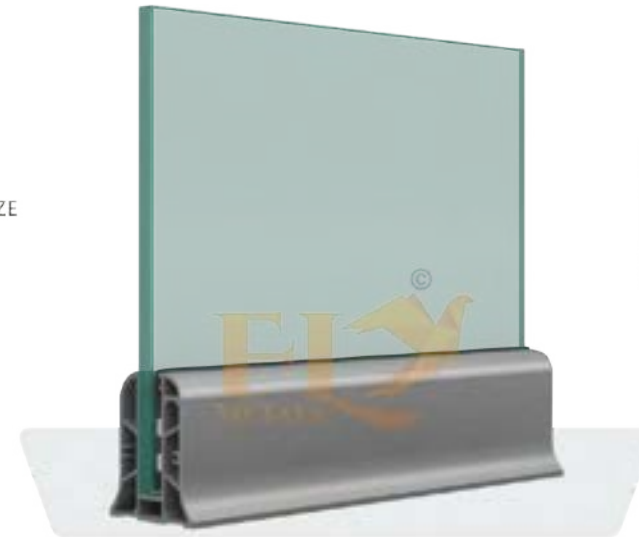

CONTINUE
PENAL C-5
RAILING SYSTEM