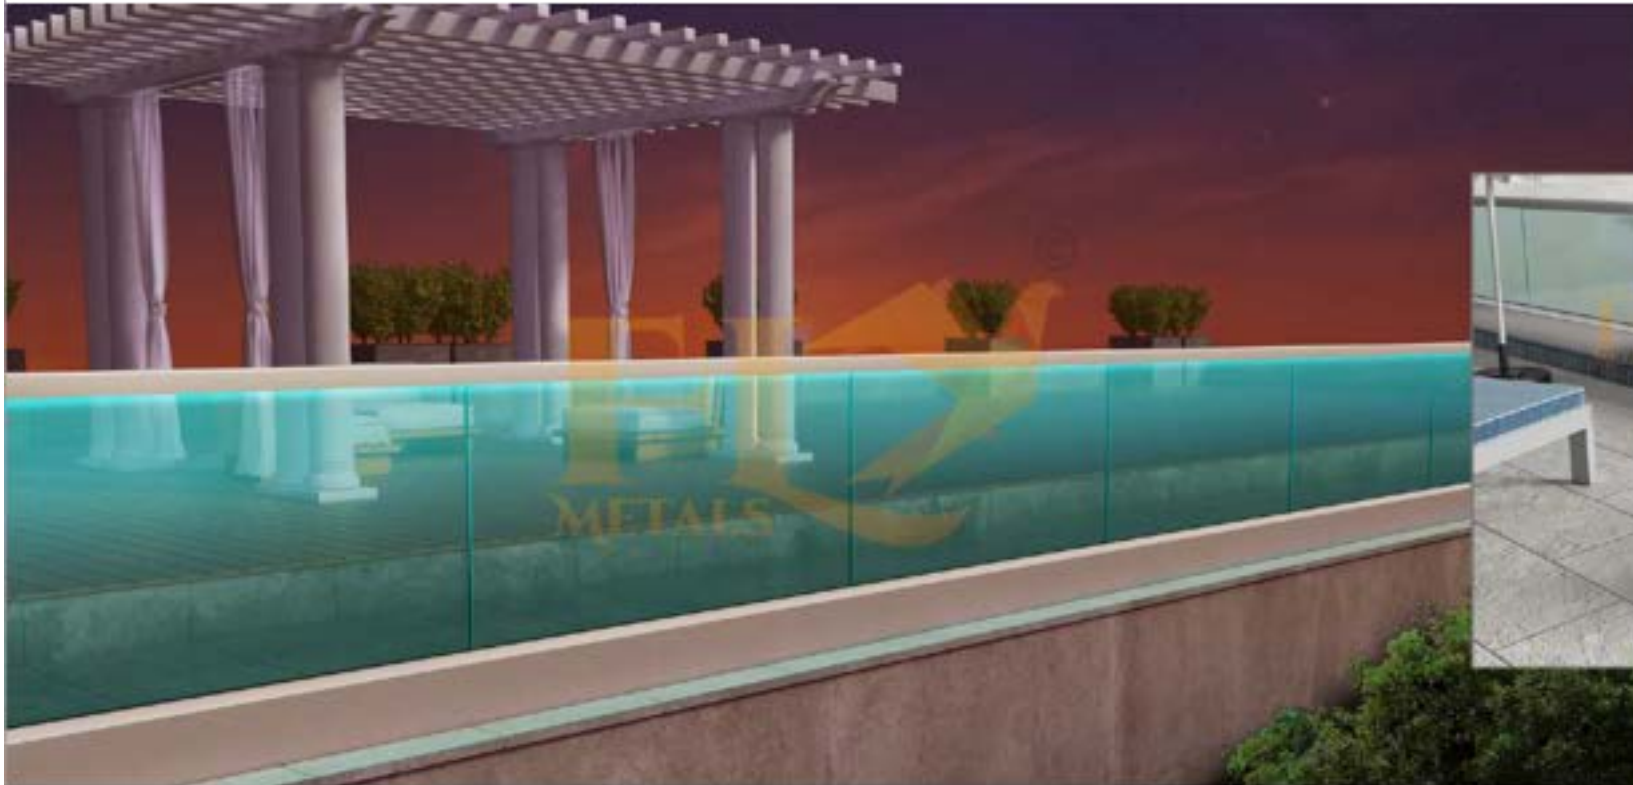

TECHNICAL DETAIL

- ✓ Suitable for 12mm to 15mm glass
- ✓ Bracket to be mounted in pieces
- ✓ Bracket length standard size 70mm & 140mm
- ✓ Cover to be fixed in a continuous length both side
- ✓ Cover length is 16 feet
- ✓ Special length is also possible for projects
- ✓ WOODEN TEXTURE & POWDER COTING & ANODIZE
- ✓ Wide range of handrail available page no. 34 & 35

WATCH FULL [↑] on YouTube
INSTALLATION [↑] @FLY METALS
3D VIDEOS