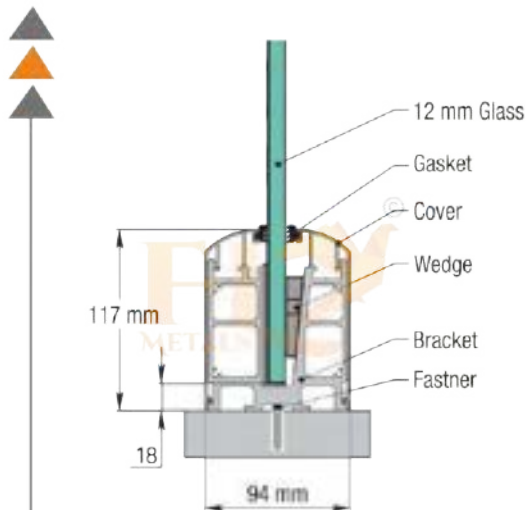

WATCH FULL  on **YouTube**
 INSTALLATION  **@FLY METALS**
3D VIDEOS

SPIGOT Y STAIR FITTING

TECHNICAL DETAIL

- ✓ Suitable for 12mm glass
- ✓ Bracket to be mounted in pieces
- ✓ Bracket length standard size 70mm & 140mm
- ✓ Cover to be fixed in a continuous length both side
- ✓ Cover length is 16 feet
- ✓ Special length is also possible for projects
- ✓ WOODEN TEXTURE & POWDER COTING & ANODIZE
- ✓ Wide range of handrail available page no. 34 & 35

WATCH FULL ^{on} YouTube
 INSTALLATION ^{on} YouTube
 3D VIDEOS | @FLY METALS

SLOP
REGULAR
 RAILING SYSTEM

TECHNICAL DETAIL

- ✓ Suitable for 12mm to 17mm glass
- ✓ Bracket to be mounted in pieces
- ✓ Bracket length standard size 70mm & 140mm
- ✓ Cover to be fixed in a continuous length both side
- ✓ Cover length is 16 feet
- ✓ Special length is also possible for projects
- ✓ WOODEN TEXTURE & POWDER COTING & ANODIZE
- ✓ Wide range of handrail available page no. 34 & 35

WATCH FULL ^{on} YouTube
INSTALLATION ^{on} @FLY METALS
3D VIDEOS

HEAVY BRACKET RAILING SYSTEM

TECHNICAL DETAIL

- ✓ Suitable for 12mm to 15mm glass
- ✓ Bracket to be mounted in pieces
- ✓ Bracket length standard size 70mm & 140mm
- ✓ Cover to be fixed in a continuous length both side
- ✓ Cover length is 16 feet
- ✓ Special length is also possible for projects
- ✓ WOODEN TEXTURE & POWDER COTING & ANODIZE
- ✓ Wide range of handrail available page no. 34 & 35