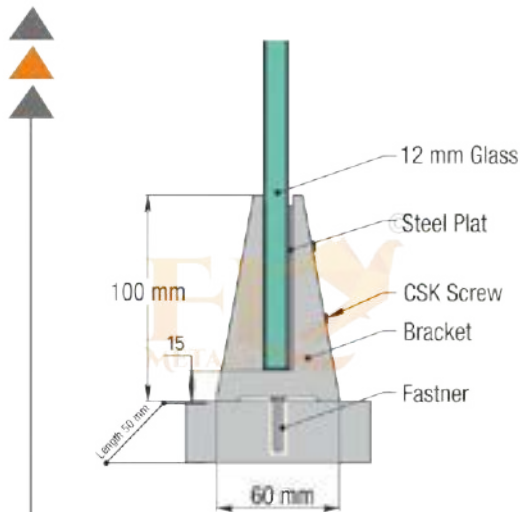

WATCH FULL ^{on} **YouTube**
 INSTALLATION [↑] **@FLY METALS**
 3D VIDEOS

T HEAVY
BRACKET
 RAILING SYSTEM

TECHNICAL DETAIL

- ✓ Suitable for 12mm glass
- ✓ D Brackets to be mounted in pieces
- ✓ This system can also be used as open brackets
- ✓ Brackets in special size 50mm
- ✓ Special length is also possible for projects
- ✓ WOODEN TEXTURE & POWDER COTING & ANODIZE
- ✓ Wide range of handrail available page no. 34 & 35

WATCH FULL on **YouTube**
 INSTALLATION **@FLY METALS**
3D VIDEOS

D
BRACKET
 RAILING SYSTEM

TECHNICAL DETAIL

- ✓ Suitable for 12mm glass
- ✓ V1 Brackets to be mounted in pieces
- ✓ This system can also be used as open brackets
- ✓ Brackets in special size 50mm
- ✓ Special length is also possible for projects
- ✓ WOODEN TEXTURE & POWDER COTING & ANODIZE
- ✓ Wide range of handrail available page no. 34 & 35