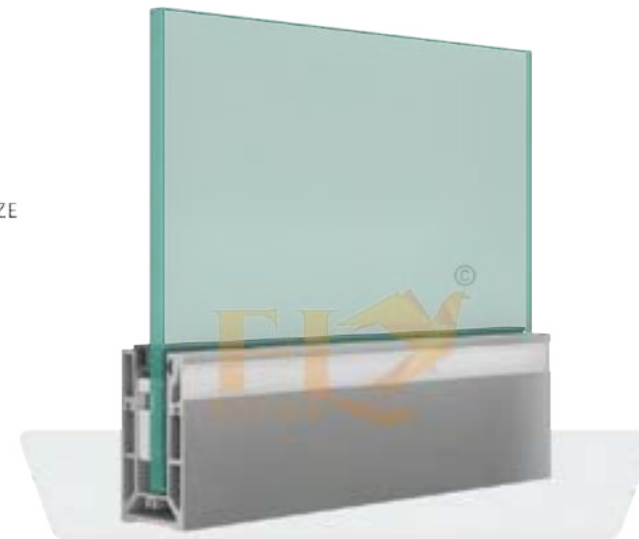

CONTINUE
PENAL C-7
LED PENAL
RAILING SYSTEM