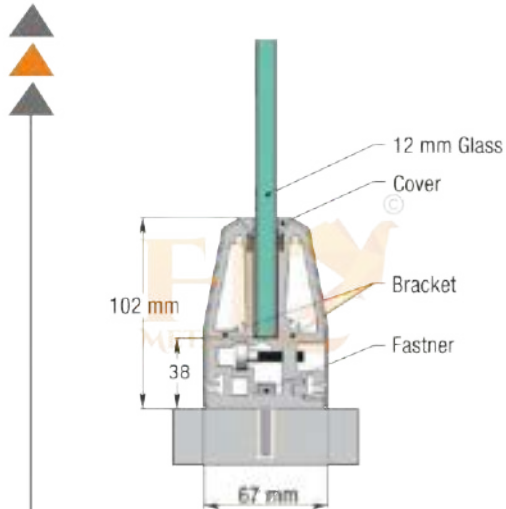

WATCH FULL on **YouTube**
 INSTALLATION **@FLY METALS**
3D VIDEOS

SPIGOT STAIR FITTING F

TECHNICAL DETAIL

- ✓ Suitable for 12mm glass
- ✓ Spigot L to be mounted in pieces
- ✓ This system can also be used as open brackets
- ✓ Brackets in special size 50 mm Round
- ✓ Special length is also possible for projects
- ✓ WOODEN TEXTURE & POWDER COTING & ANODIZE
- ✓ Wide range of handrail available page no. 34 & 35

WATCH FULL on **YouTube**
 INSTALLATION **@FLY METALS**
3D VIDEOS

SPIGOT L STAIR FITTING

TECHNICAL DETAIL

- ✓ Suitable for 12mm glass
- ✓ Spigot Y to be mounted in pieces
- ✓ This system can also be used as open brackets
- ✓ Brackets in special size Hexa
- ✓ Special length is also possible for projects
- ✓ WOODEN TEXTURE & POWDER COTING & ANODIZE
- ✓ Wide range of handrail available page no. 34 & 35

WATCH FULL  on **YouTube**
 INSTALLATION  **@FLY METALS**
3D VIDEOS

SPIGOT Y STAIR FITTING

TECHNICAL DETAIL

- ✓ Suitable for 12mm glass
- ✓ Bracket to be mounted in pieces
- ✓ Bracket length standard size 70mm & 140mm
- ✓ Cover to be fixed in a continuous length both side
- ✓ Cover length is 16 feet
- ✓ Special length is also possible for projects
- ✓ WOODEN TEXTURE & POWDER COTING & ANODIZE
- ✓ Wide range of handrail available page no. 34 & 35