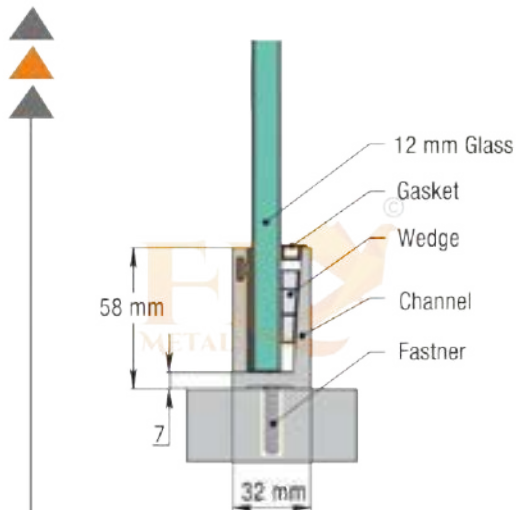

WATCH FULL ^{on} YouTube
INSTALLATION ^{on} @FLY METALS
3D VIDEOS

CONTINUE
PENAL C-7
LED PENAL
RAILING SYSTEM

TECHNICAL DETAIL

- ✓ Suitable For 12mm Glass
- ✓ Flat Design For Decent Look
- ✓ Continuous Glass Profile System 16 Feet Length
- ✓ Special length is also possible for projects
- ✓ WOODEN TEXTURE & POWDER COTING & ANODIZE
- ✓ Wide range of handrail available page no. 34 & 35

WATCH FULL  on **YouTube**
INSTALLATION  @FLY METALS
3D VIDEOS

CONTINUE
PENAL C-8
RAILING SYSTEM

TECHNICAL DETAIL

- ✓ Suitable For 12mm to 15mm Glass
- ✓ Flat Design For Decent Look
- ✓ Continuous Glass Profile System 16 Feet Length
- ✓ Special length is also possible for projects
- ✓ WOODEN TEXTURE & POWDER COTING & ANODIZE
- ✓ Wide range of handrail available page no. 34 & 35

WATCH FULL on YouTube
INSTALLATION @FLY METALS
3D VIDEOS

CONTINUE
PENAL C-9
RAILING SYSTEM

TECHNICAL DETAIL

- ✓ Suitable For 12mm Glass
- ✓ Flat Design For Decent Look
- ✓ Continuous Glass Profile System 16 Feet Length
- ✓ Special length is also possible for projects
- ✓ WOODEN TEXTURE & POWDER COTING & ANODIZE
- ✓ Wide range of handrail available page no. 34 & 35