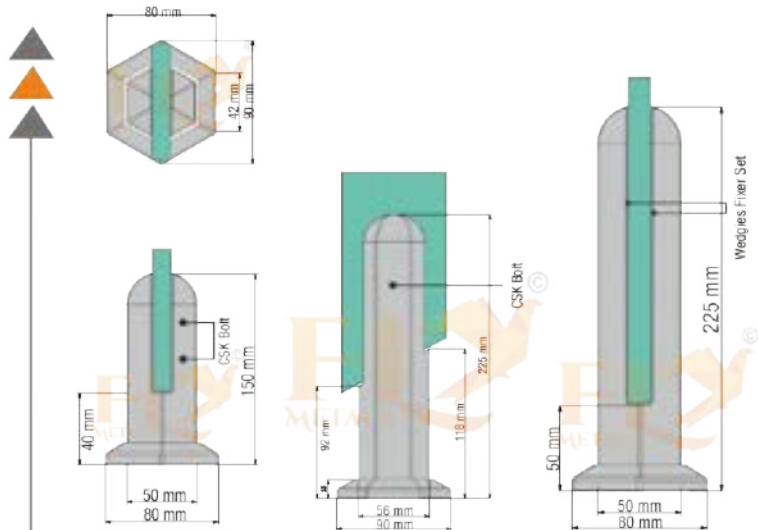

WATCH FULL on **YouTube**
 INSTALLATION **@FLY METALS**
3D VIDEOS

SPIGOT STAIR FITTING F

TECHNICAL DETAIL

- ✓ Suitable for 12mm glass
- ✓ Spigot L to be mounted in pieces
- ✓ This system can also be used as open brackets
- ✓ Brackets in special size 50 mm Round
- ✓ Special length is also possible for projects
- ✓ WOODEN TEXTURE & POWDER COTING & ANODIZE
- ✓ Wide range of handrail available page no. 34 & 35

WATCH FULL on **YouTube**
 INSTALLATION **@FLY METALS**
3D VIDEOS

SPIGOT L STAIR FITTING

TECHNICAL DETAIL

- ✓ Suitable for 12mm glass
- ✓ Spigot Y to be mounted in pieces
- ✓ This system can also be used as open brackets
- ✓ Brackets in special size Hexa
- ✓ Special length is also possible for projects
- ✓ WOODEN TEXTURE & POWDER COTING & ANODIZE
- ✓ Wide range of handrail available page no. 34 & 35