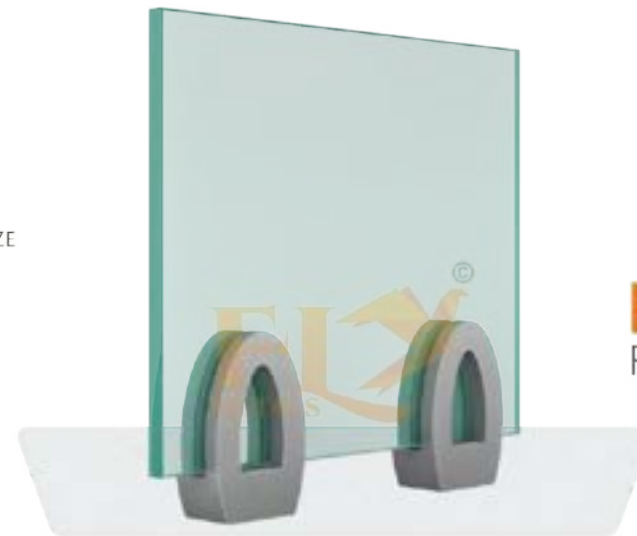

O5
OVER
BRACKET
RAILING SYSTEM