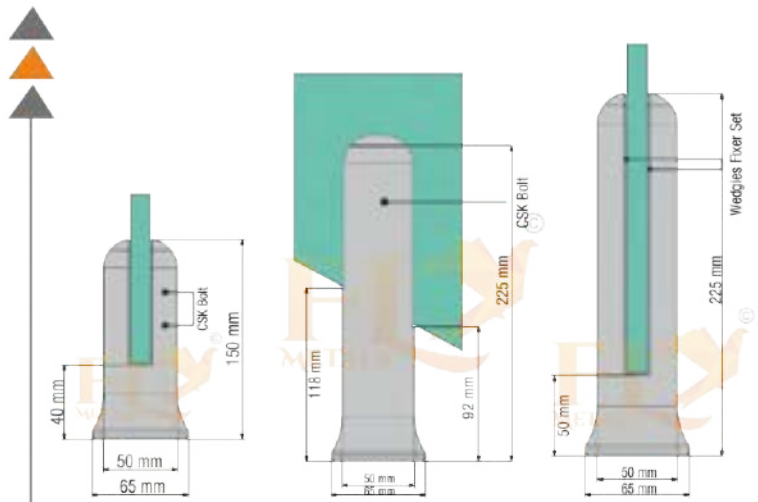

WATCH FULL on **YouTube**
 INSTALLATION **@FLY METALS**
3D VIDEOS

SPIGOT F NEW STAIR FITTING

TECHNICAL DETAIL

- ✓ Suitable for 12mm glass
- ✓ Spigot F to be mounted in pieces
- ✓ This system can also be used as open brackets
- ✓ Brackets in special size 50x40mm
- ✓ Special length is also possible for projects
- ✓ WOODEN TEXTURE & POWDER COTING & ANODIZE
- ✓ Wide range of handrail available page no. 34 & 35

WATCH FULL on **YouTube**
 INSTALLATION **@FLY METALS**
3D VIDEOS

SPIGOT STAIR FITTING F

TECHNICAL DETAIL

- ✓ Suitable for 12mm glass
- ✓ Spigot L to be mounted in pieces
- ✓ This system can also be used as open brackets
- ✓ Brackets in special size 50 mm Round
- ✓ Special length is also possible for projects
- ✓ WOODEN TEXTURE & POWDER COTING & ANODIZE
- ✓ Wide range of handrail available page no. 34 & 35