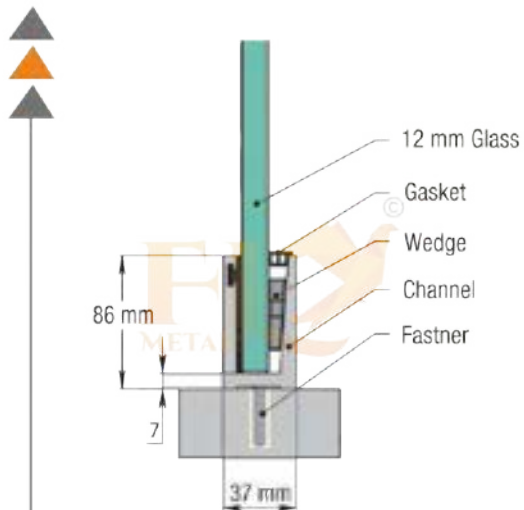

WATCH FULL on **YouTube**
 INSTALLATION **@FLY METALS**
3D VIDEOS

CONTINUE
PENAL
 (FERRY)
 RAILING SYSTEM

TECHNICAL DETAIL

- ✓ Suitable For 12mm Glass
- ✓ Taper Curve Design For Decent Look
- ✓ Continuous Glass Profile System 16 Feet Length
- ✓ Special length is also possible for projects
- ✓ WOODEN TEXTURE & POWDER COTING & ANODIZE
- ✓ Wide range of handrail available page no. 34 & 35

WATCH FULL ^{on} **YouTube**
 INSTALLATION [↑] **@FLY METALS**
3D VIDEOS

CONTINUE
PENAL C-1
 RAILING SYSTEM

TECHNICAL DETAIL

- ✓ Suitable For 12mm Glass
- ✓ Flat Design For Decent Look
- ✓ Continuous Glass Profile System 16 Feet Length
- ✓ Special length is also possible for projects
- ✓ WOODEN TEXTURE & POWDER COTING & ANODIZE
- ✓ Wide range of handrail available page no. 34 & 35