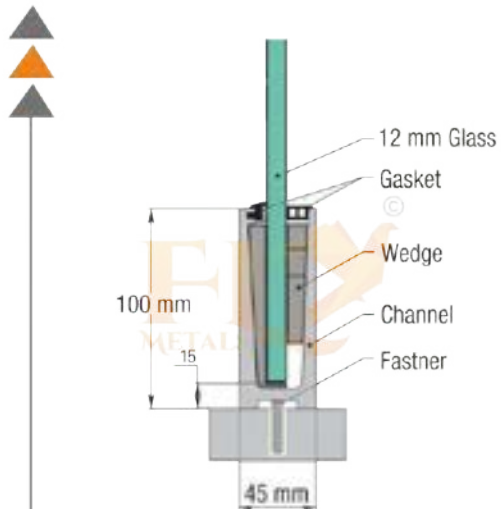

WATCH FULL on YouTube
INSTALLATION @FLY METALS
3D VIDEOS

CONTINUE
PENAL C-9
RAILING SYSTEM

TECHNICAL DETAIL

- ✓ Suitable For 12mm Glass
- ✓ Flat Design For Decent Look
- ✓ Continuous Glass Profile System 16 Feet Length
- ✓ Special length is also possible for projects
- ✓ WOODEN TEXTURE & POWDER COTING & ANODIZE
- ✓ Wide range of handrail available page no. 34 & 35

WATCH FULL ^{on} YouTube
INSTALLATION ^{on} @FLY METALS
3D VIDEOS

CONTINUE PENAL C-10 RAILING SYSTEM

TECHNICAL DETAIL

- ✓ Suitable For 12mm to 13.5mm Glass
- ✓ Flat Design For Decent Look
- ✓ Continuous Glass Profile System 16 Feet Length
- ✓ Special length is also possible for projects
- ✓ WOODEN TEXTURE & POWDER COTING & ANODIZE
- ✓ Wide range of handrail available page no. 34 & 35