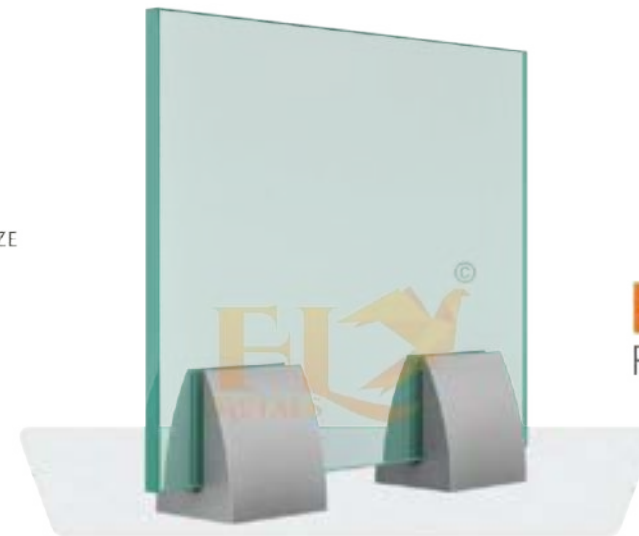

F6

FERRY

BRACKET

RAILING SYSTEM