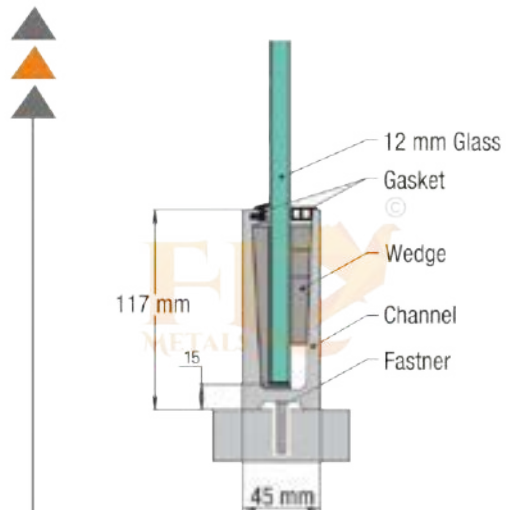

WATCH FULL on **YouTube**
 INSTALLATION **@FLY METALS**
3D VIDEOS

CONTINUE
PENAL
 (FERRY)
 RAILING SYSTEM

TECHNICAL DETAIL

- ✓ Suitable For 12mm Glass
- ✓ Taper Curve Design For Decent Look
- ✓ Continuous Glass Profile System 16 Feet Length
- ✓ Special length is also possible for projects
- ✓ WOODEN TEXTURE & POWDER COTING & ANODIZE
- ✓ Wide range of handrail available page no. 34 & 35

WATCH FULL ^{on} **YouTube**
 INSTALLATION [↑] **@FLY METALS**
3D VIDEOS

CONTINUE
PENAL C-1
 RAILING SYSTEM

TECHNICAL DETAIL

- ✓ Suitable For 12mm Glass
- ✓ Flat Design For Decent Look
- ✓ Continuous Glass Profile System 16 Feet Length
- ✓ Special length is also possible for projects
- ✓ WOODEN TEXTURE & POWDER COTING & ANODIZE
- ✓ Wide range of handrail available page no. 34 & 35

WATCH FULL  on **YouTube**
INSTALLATION  **@FLY METALS**
3D VIDEOS

CONTINUE PENAL C-2 RAILING SYSTEM

TECHNICAL DETAIL

- ✓ Suitable For 12mm Glass
- ✓ Flat Design For Decent Look
- ✓ Continuous Glass Profile System 12 Feet Length
- ✓ Special length is also possible for projects
- ✓ WOODEN TEXTURE & POWDER COTING & ANODIZE
- ✓ Wide range of handrail available page no. 34 & 35