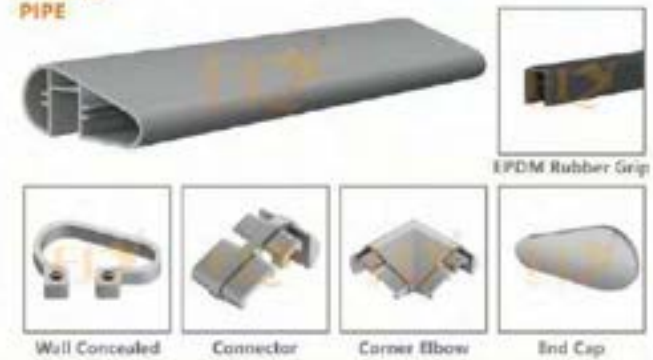

50MM
ROUND PIPE

RECTANGLE
PIPE

LED (Single)
PIPE

OVAL
PIPE

INCLIVE
PIPE

TECHNICAL DETAIL

- ☑ Suitable For 12mm Glass
- ☑ This System can Also be Used as Top Rail
- ☑ Special Length 16 Feet
- ☑ Special Length is Also Possible for Projects
- ☑ WOODEN TEXTURE & POWDER COATING & ANODIZE

WATCH FULL
INSTALLATION
3D VIDEOS

ON
YouTube
@FLY METALS

HANDRAILS

TRIANGLE PIPE

EPDM Rubber Grip

Wall Concealed Connector Corner Elbow End Cap

OCTAGON PIPE

EPDM Rubber Grip

Wall Concealed Connector Corner Elbow End Cap

LED (Dual) PIPE

EPDM Rubber Grip

Wall Concealed Connector Corner Elbow End Cap

WITHOUT LED PIPE

EPDM Rubber Grip

Wall Concealed Connector Corner Elbow End Cap

WITHOUT (Dual) LED PIPE