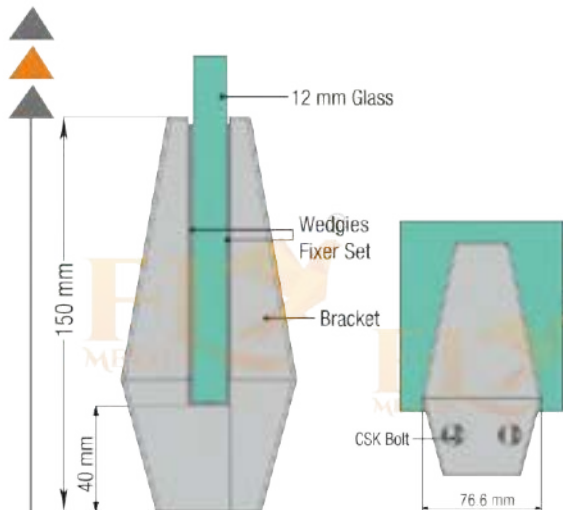

WATCH FULL ^{on} YouTube
INSTALLATION ^{on} YouTube
3D VIDEOS | @FLY METALS

F6

FERRY

BRACKET

RAILING SYSTEM

TECHNICAL DETAIL

- ✓ Suitable for 12mm glass
- ✓ D7 Brackets to be mounted in pieces
- ✓ This system can also be used as open brackets
- ✓ Brackets in special size 90mm
- ✓ Special length is also possible for projects
- ✓ WOODEN TEXTURE & POWDER COATING & ANODIZE
- ✓ Wide range of handrail available page no. 34 & 35

WATCH FULL ^{on} YouTube
 INSTALLATION ^{on} @FLY METALS
 3D VIDEOS

D7
DIAMOND
BRACKET
 RAILING SYSTEM

TECHNICAL DETAIL

- ✓ Suitable for 12mm glass
- ✓ D8 Brackets to be mounted in pieces
- ✓ This system can also be used as open brackets
- ✓ Brackets in special size 76mm
- ✓ Special length is also possible for projects
- ✓ WOODEN TEXTURE & POWDER COTING & ANODIZE
- ✓ Wide range of handrail available page no. 34 & 35