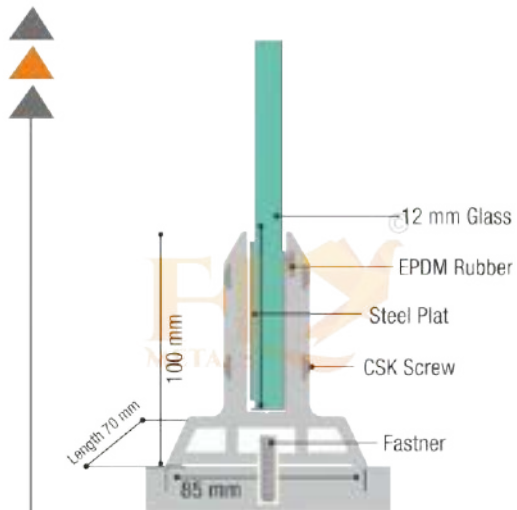

Follow us on

@FLY METALS

TECHNICAL DETAIL

- ✓ Suitable for 12mm glass
- ✓ T Brackets to be mounted in pieces
- ✓ This system can also be used as open brackets
- ✓ Brackets in special size 70mm
- ✓ Special length is also possible for projects
- ✓ WOODEN TEXTURE & POWDER COTING & ANODIZE
- ✓ Wide range of handrail available page no. 34 & 35

WATCH FULL ^{on} **YouTube**
 INSTALLATION [↑] **@FLY METALS**
 3D VIDEOS

T LITE
BRACKET
 RAILING SYSTEM

TECHNICAL DETAIL

- ✓ Suitable for 12mm glass
- ✓ T Brackets to be mounted in pieces
- ✓ This system can also be used as open brackets
- ✓ Brackets in special size 70mm
- ✓ Special length is also possible for projects
- ✓ WOODEN TEXTURE & POWDER COTING & ANODIZE
- ✓ Wide range of handrail available page no. 34 & 35