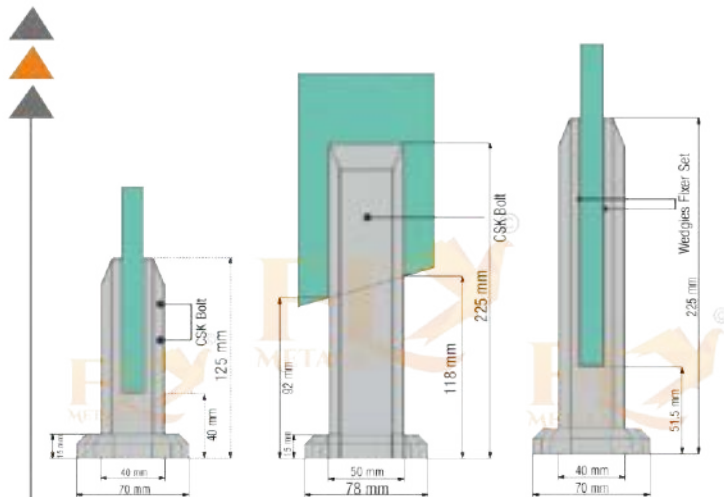

WATCH FULL ^{on} YouTube
INSTALLATION ^{on} @FLY METALS
3D VIDEOS

D8

DIAMOND

BRACKET

RAILING SYSTEM

TECHNICAL DETAIL

- ✓ Suitable for 12mm glass
- ✓ Spigot F New to be mounted in pieces
- ✓ This system can also be used as open brackets
- ✓ Brackets in special size 50x40mm
- ✓ Special length is also possible for projects
- ✓ WOODEN TEXTURE & POWDER COATING & ANODIZE
- ✓ Wide range of handrail available page no. 34 & 35

WATCH FULL on **YouTube**
 INSTALLATION **@FLY METALS**
3D VIDEOS

SPIGOT F NEW STAIR FITTING

TECHNICAL DETAIL

- ✓ Suitable for 12mm glass
- ✓ Spigot F to be mounted in pieces
- ✓ This system can also be used as open brackets
- ✓ Brackets in special size 50x40mm
- ✓ Special length is also possible for projects
- ✓ WOODEN TEXTURE & POWDER COTING & ANODIZE
- ✓ Wide range of handrail available page no. 34 & 35