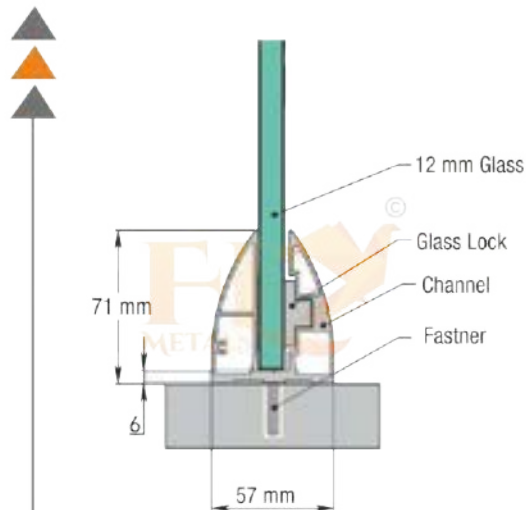

WATCH FULL ^{on} YouTube
 INSTALLATION ^{on} YouTube
 3D VIDEOS | @FLY METALS

SLOP
REGULAR
 RAILING SYSTEM

TECHNICAL DETAIL

- ✓ Suitable for 12mm to 17mm glass
- ✓ Bracket to be mounted in pieces
- ✓ Bracket length standard size 70mm & 140mm
- ✓ Cover to be fixed in a continuous length both side
- ✓ Cover length is 16 feet
- ✓ Special length is also possible for projects
- ✓ WOODEN TEXTURE & POWDER COTING & ANODIZE
- ✓ Wide range of handrail available page no. 34 & 35

WATCH FULL ^{on} YouTube
INSTALLATION ^{on} @FLY METALS
3D VIDEOS

HEAVY BRACKET RAILING SYSTEM

TECHNICAL DETAIL

- ✓ Suitable for 12mm to 15mm glass
- ✓ Bracket to be mounted in pieces
- ✓ Bracket length standard size 70mm & 140mm
- ✓ Cover to be fixed in a continuous length both side
- ✓ Cover length is 16 feet
- ✓ Special length is also possible for projects
- ✓ WOODEN TEXTURE & POWDER COTING & ANODIZE
- ✓ Wide range of handrail available page no. 34 & 35

WATCH FULL [↑] on YouTube
 INSTALLATION [↑] @FLY METALS
 3D VIDEOS

HEAVY BRACKET-2 RAILING SYSTEM

TECHNICAL DETAIL

- ✓ Suitable For 12mm Glass
- ✓ Taper Curve Design For Decent Look
- ✓ Continuous Glass Profile System 16 Feet Length
- ✓ Special length is also possible for projects
- ✓ WOODEN TEXTURE & POWDER COTING & ANODIZE
- ✓ Wide range of handrail available page no. 34 & 35