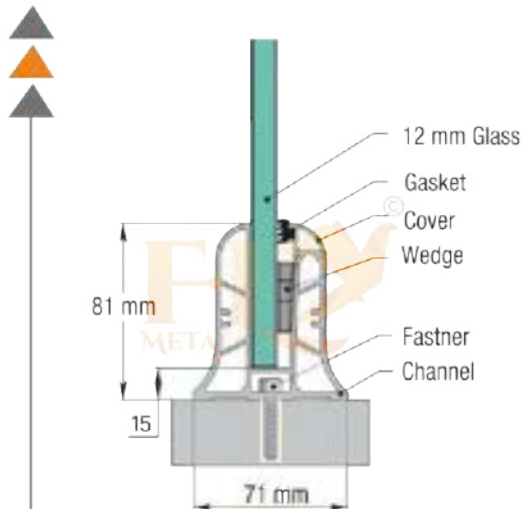

WATCH FULL  on **YouTube**
INSTALLATION  **@FLY METALS**
3D VIDEOS

CONTINUE PENAL C-2 RAILING SYSTEM

TECHNICAL DETAIL

- ✓ Suitable For 12mm Glass
- ✓ Flat Design For Decent Look
- ✓ Continuous Glass Profile System 12 Feet Length
- ✓ Special length is also possible for projects
- ✓ WOODEN TEXTURE & POWDER COTING & ANODIZE
- ✓ Wide range of handrail available page no. 34 & 35

WATCH FULL on **YouTube**
 INSTALLATION **@FLY METALS**
 3D VIDEOS

CONTINUE
PENAL C-3
 RAILING SYSTEM

TECHNICAL DETAIL

- ✓ Suitable For 12mm Glass
- ✓ Triangle Design For Decent Look
- ✓ Continuous Glass Profile System 16 Feet Length
- ✓ Special length is also possible for projects
- ✓ WOODEN TEXTURE & POWDER COTING & ANODIZE
- ✓ Wide range of handrail available page no. 34 & 35

WATCH FULL on **YouTube**
 INSTALLATION **@FLY METALS**
3D VIDEOS

CONTINUE
PENAL C-4
 RAILING SYSTEM

TECHNICAL DETAIL

- ✓ Suitable For 12mm Glass
- ✓ Taper Curve Design For Decent Look
- ✓ Continuous Glass Profile System 16 Feet Length
- ✓ Special length is also possible for projects
- ✓ WOODEN TEXTURE & POWDER COTING & ANODIZE
- ✓ Wide range of handrail available page no. 34 & 35