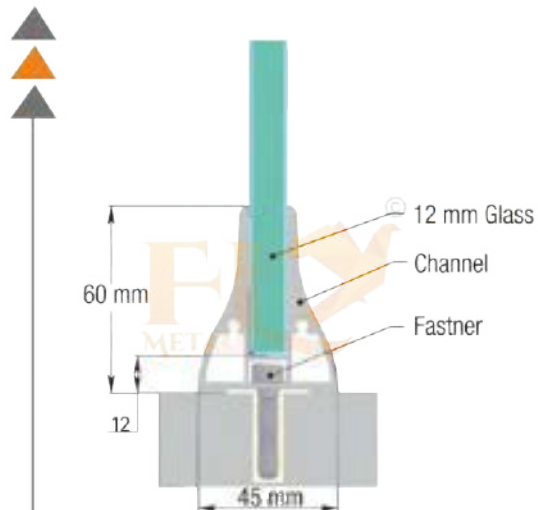

WATCH FULL on YouTube
INSTALLATION @FLY METALS
3D VIDEOS

CONTINUE
PENAL C-9
RAILING SYSTEM

TECHNICAL DETAIL

- ✓ Suitable For 12mm Glass
- ✓ Flat Design For Decent Look
- ✓ Continuous Glass Profile System 16 Feet Length
- ✓ Special length is also possible for projects
- ✓ WOODEN TEXTURE & POWDER COTING & ANODIZE
- ✓ Wide range of handrail available page no. 34 & 35

WATCH FULL ^{on} YouTube
INSTALLATION ^{on} @FLY METALS
3D VIDEOS

CONTINUE PENAL C-10 RAILING SYSTEM

TECHNICAL DETAIL

- ✓ Suitable For 12mm to 13.5mm Glass
- ✓ Flat Design For Decent Look
- ✓ Continuous Glass Profile System 16 Feet Length
- ✓ Special length is also possible for projects
- ✓ WOODEN TEXTURE & POWDER COTING & ANODIZE
- ✓ Wide range of handrail available page no. 34 & 35

WATCH FULL ^{on} YouTube
INSTALLATION [↑] @FLY METALS
3D VIDEOS

CONTINUE PENAL C-11 RAILING SYSTEM

TECHNICAL DETAIL

- ✓ Suitable For 12mm Glass
- ✓ Flat Design For Decent Look
- ✓ Continuous Glass Profile System 16 Feet Length
- ✓ Special length is also possible for projects
- ✓ WOODEN TEXTURE & POWDER COTING & ANODIZE
- ✓ Wide range of handrail available page no. 34 & 35