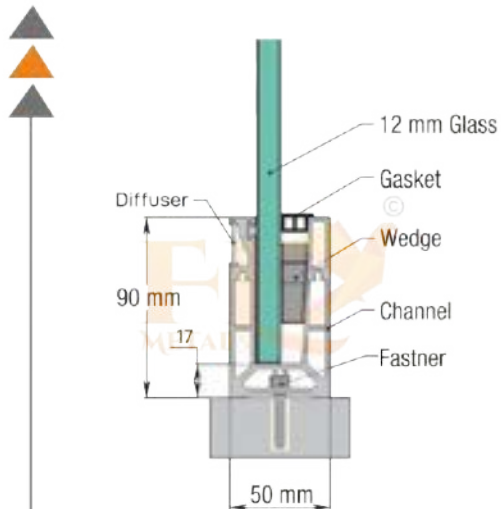

WATCH FULL on **YouTube**
 INSTALLATION **@FLY METALS**
3D VIDEOS

CONTINUE
PENAL C-4
 RAILING SYSTEM

TECHNICAL DETAIL

- ✓ Suitable For 12mm Glass
- ✓ Taper Curve Design For Decent Look
- ✓ Continuous Glass Profile System 16 Feet Length
- ✓ Special length is also possible for projects
- ✓ WOODEN TEXTURE & POWDER COTING & ANODIZE
- ✓ Wide range of handrail available page no. 34 & 35

WATCH FULL on **YouTube**
INSTALLATION **@FLY METALS**
3D VIDEOS

CONTINUE
PENAL C-5
RAILING SYSTEM

TECHNICAL DETAIL

- ✓ Suitable For 12mm to 20mm Glass
- ✓ Flat Design For Decent Look
- ✓ Continuous Glass Profile System 12 Feet Length
- ✓ Special length is also possible for projects
- ✓ WOODEN TEXTURE & POWDER COTING & ANODIZE
- ✓ Wide range of handrail available page no. 34 & 35

WATCH FULL ^{on} YouTube
 INSTALLATION ^{on} YouTube
 3D VIDEOS | @FLY METALS

CONTINUE
PENAL C-6
 RAILING SYSTEM

TECHNICAL DETAIL

- ✓ Suitable For 12mm Glass
- ✓ Flat Design For Decent Look
- ✓ Continuous Glass Profile System 16 Feet Length
- ✓ Special length is also possible for projects
- ✓ WOODEN TEXTURE & POWDER COTING & ANODIZE
- ✓ Wide range of handrail available page no. 34 & 35
- ✓ LED Options