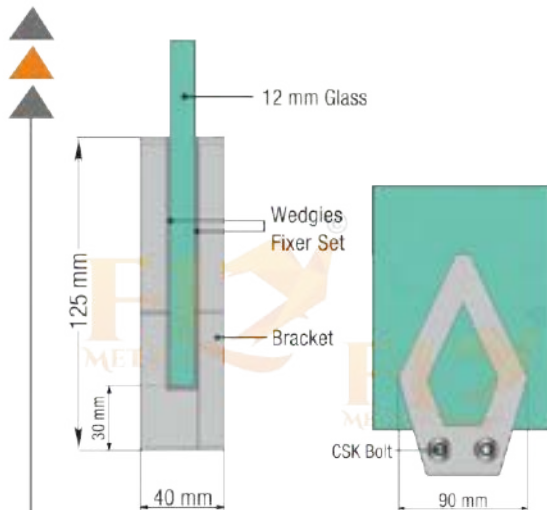

WATCH FULL ^{on} YouTube
INSTALLATION ^{on} YouTube
3D VIDEOS | @FLY METALS

F6

FERRY

BRACKET

RAILING SYSTEM

TECHNICAL DETAIL

- ✓ Suitable for 12mm glass
- ✓ D7 Brackets to be mounted in pieces
- ✓ This system can also be used as open brackets
- ✓ Brackets in special size 90mm
- ✓ Special length is also possible for projects
- ✓ WOODEN TEXTURE & POWDER COATING & ANODIZE
- ✓ Wide range of handrail available page no. 34 & 35

WATCH FULL ^{on} YouTube
 INSTALLATION ^{on} @FLY METALS
 3D VIDEOS

D7
DIAMOND
BRACKET
 RAILING SYSTEM

TECHNICAL DETAIL

- ✓ Suitable for 12mm glass
- ✓ D8 Brackets to be mounted in pieces
- ✓ This system can also be used as open brackets
- ✓ Brackets in special size 76mm
- ✓ Special length is also possible for projects
- ✓ WOODEN TEXTURE & POWDER COTING & ANODIZE
- ✓ Wide range of handrail available page no. 34 & 35