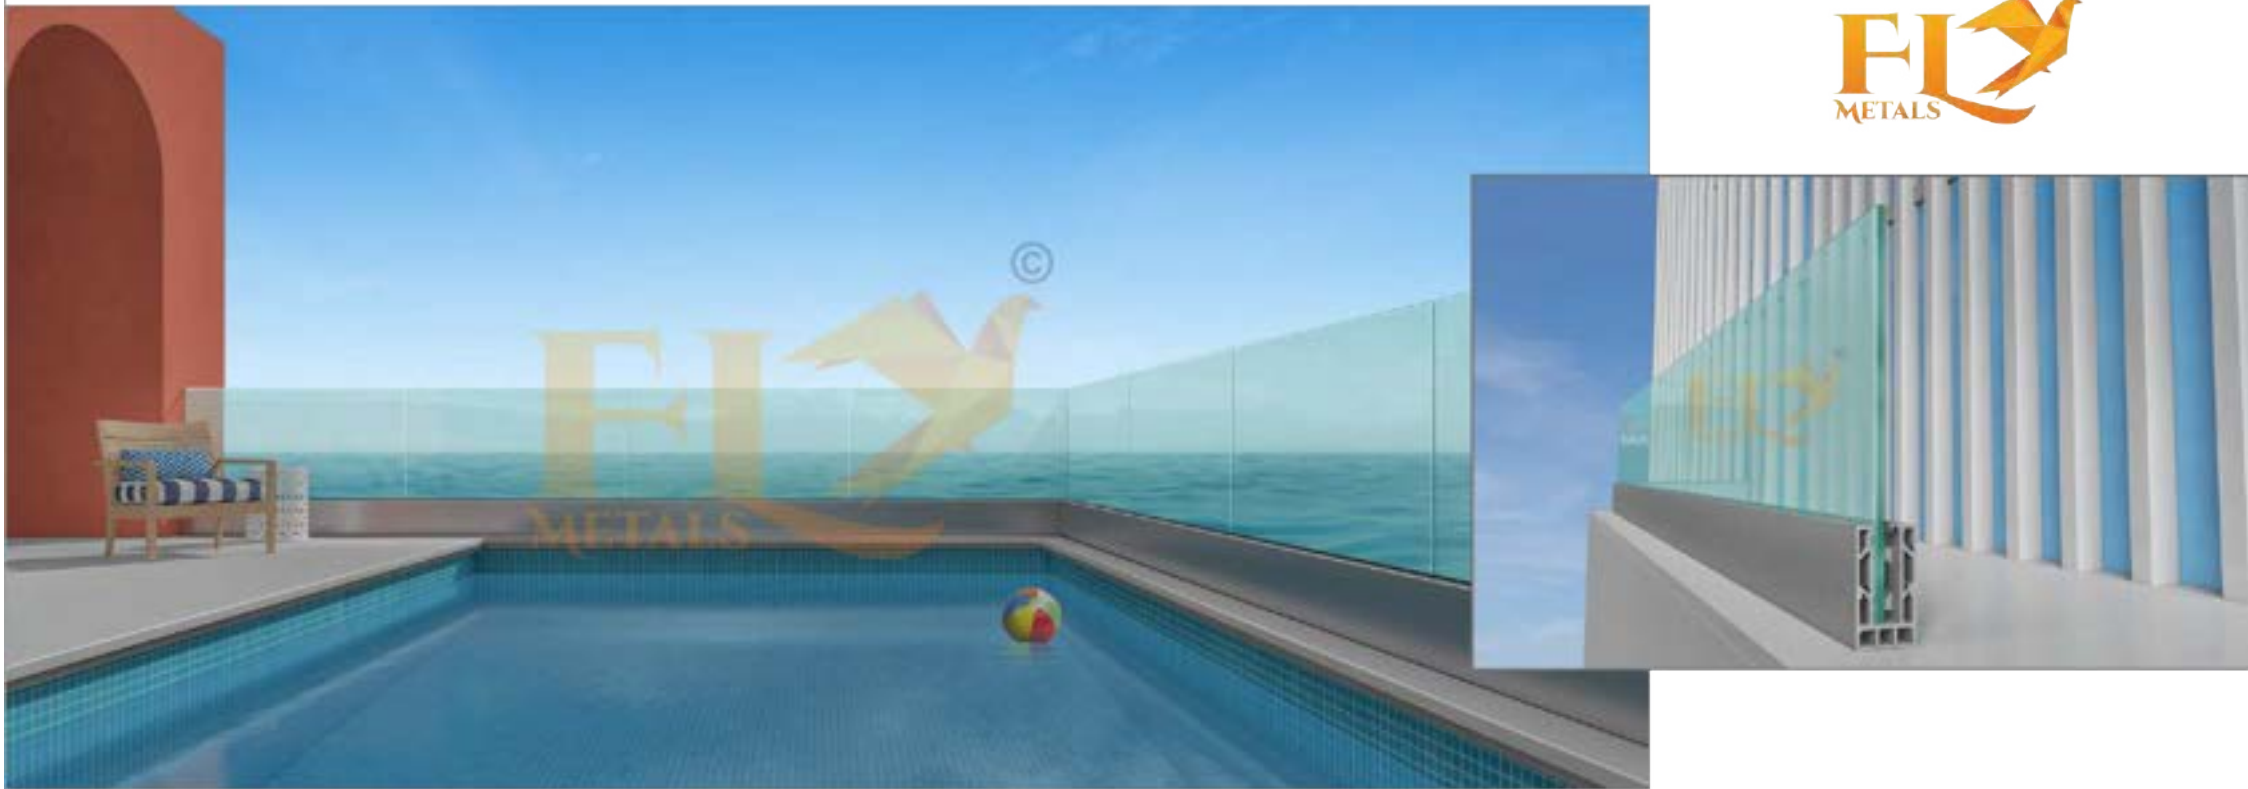

TECHNICAL DETAIL

- ✓ Suitable For 12mm to 20mm Glass
- ✓ Flat Design For Decent Look
- ✓ Continuous Glass Profile System 12 Feet Length
- ✓ Special length is also possible for projects
- ✓ WOODEN TEXTURE & POWDER COTING & ANODIZE
- ✓ Wide range of handrail available page no. 34 & 35

WATCH FULL ^{on} YouTube
INSTALLATION ^{on} YouTube
3D VIDEOS | @FLY METALS